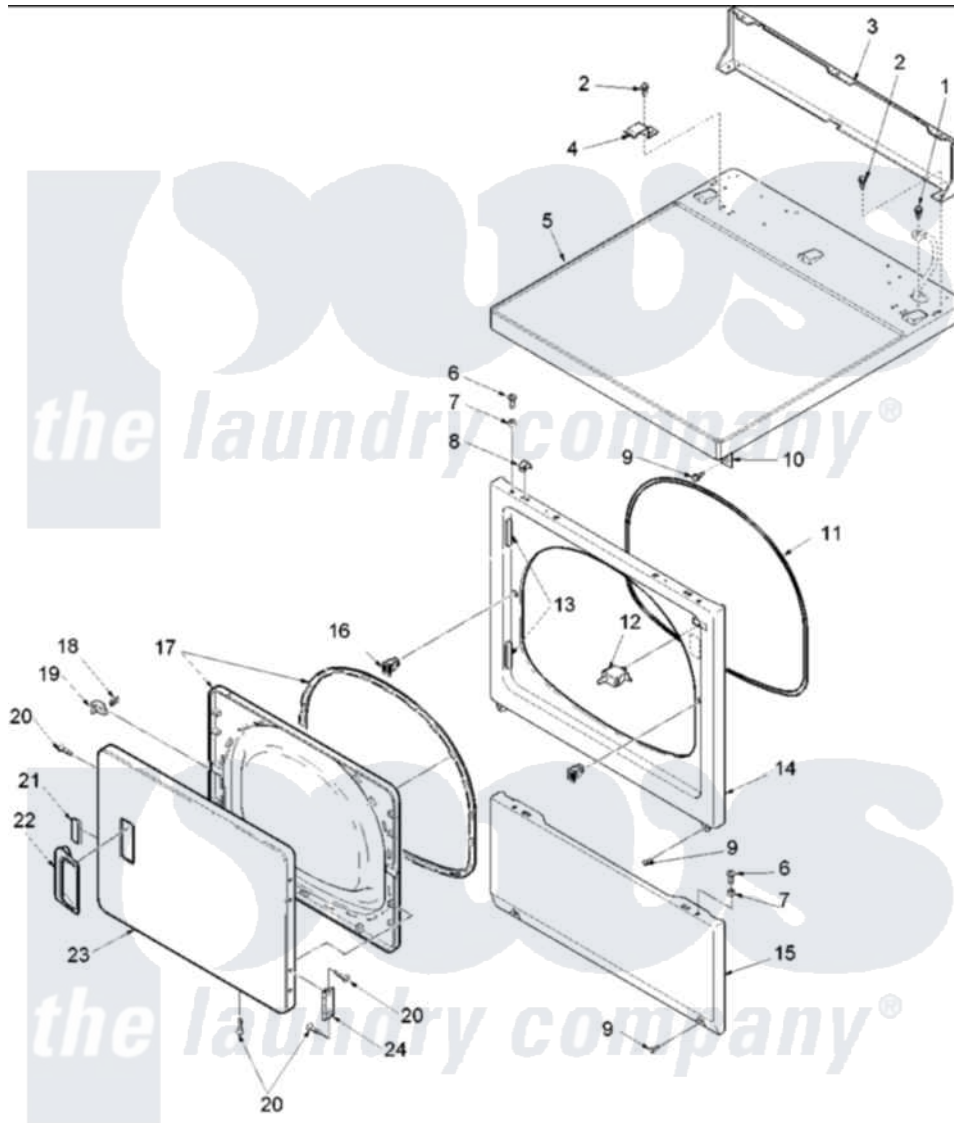

Amana ALG565SAC (BOM: PALG565SAC) 03 - DOOR AND FRONT, ACCESS, AND TOP PANELS

Amana Residential Amana ALG565SAC (BOM: PALG565SAC) Dryer Parts Parts Diagram 03 - DOOR AND FRONT, ACCESS, AND TOP PANELS
 Click on the part number to view part

Item	Original Part Number	Replaced By	Status	Part Description
3	500343		Not Available	PANEL,BACK(HOME HOOD)
4	Y503876			Clip, Hold Down
5	40070301C	37001033		Panel, Top
6	32671	Y014874		Screw, Idler Arm And Sleeve
7	505187			Locator, Panel
8	56080	22001650		Fastener, Spring
10	500084	40130801		Bracket, Top Mount
11	504005	511056		Seal Front Panel
12	Y504570	W10169313		Switch-Dor
13	503126			Plug, Hinge Hole
14	503639C	503656CP		Panel, Front
15	40045302CP	40045301CP		Panel, Access
16	54660	LA-1003		Door Catch Kit
17	503643W	37001028		Seal And Liner, Assembly
18	500039	510181		Strike Doormetal