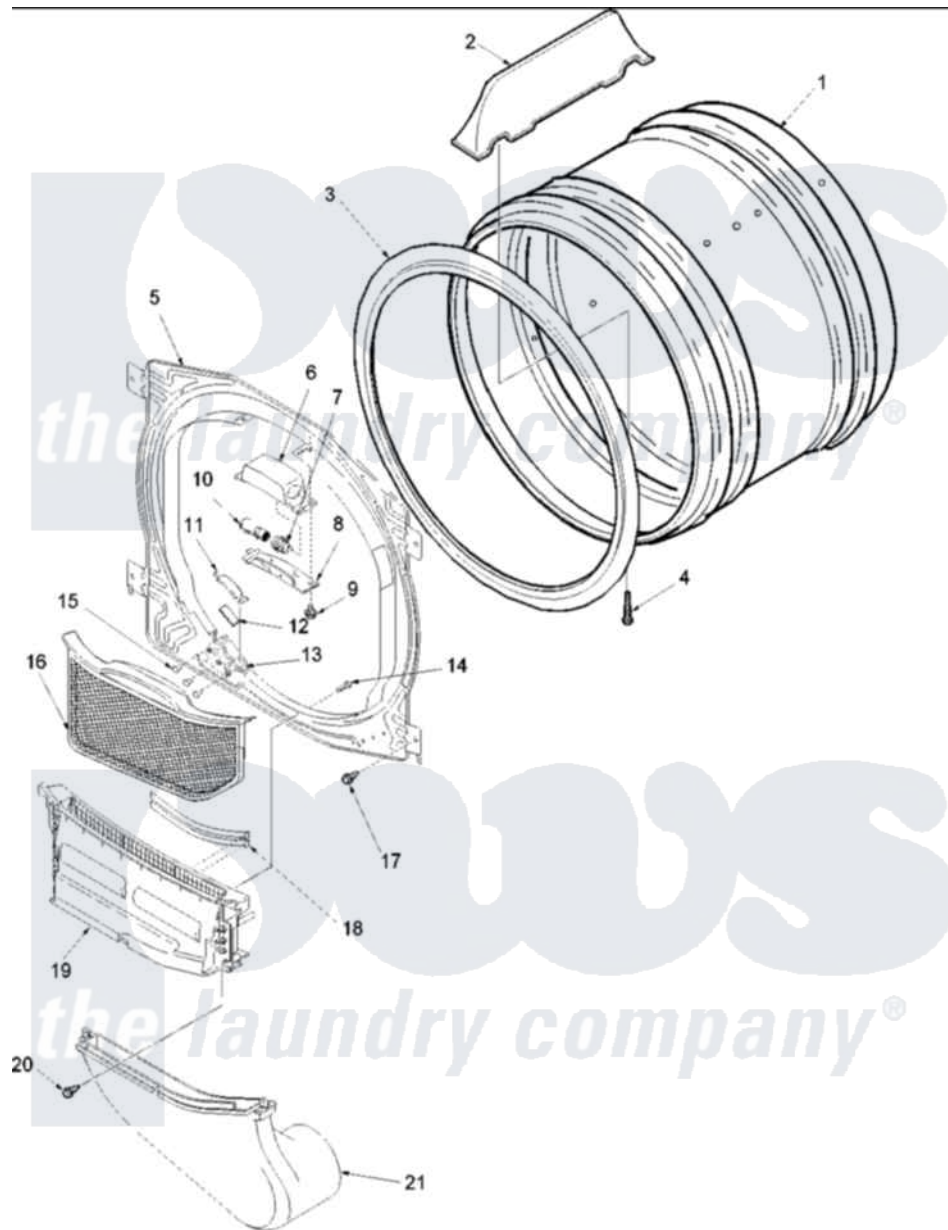

# Amana ALG565SAC (BOM: PALG565SAC) 04 - FRONT BULKHEAD, AIR DUCT & DRUM

Amana Residential Amana ALG565SAC (BOM: PALG565SAC) Dryer Parts Parts Diagram 04 - FRONT BULKHEAD, AIR DUCT & DRUM

Click on the part number to view part

Item	Original Part Number	Replaced By	Status	Part Description
1	<a href="#">504467WP</a>			Cylinder Assembly
2	503703	<a href="#">12002559</a>		Baffle Kit
3	501801	<a href="#">37001132</a>		Seal, Cylinder
4	<a href="#">Y62588</a>			Screw, 10BT-12 X 1 Tap
5	503709WP	<a href="#">503616WP</a>		Assembly, Frt Bulkhead
6	503622	<a href="#">Y504452</a>		Light Assembly
7	504458	<a href="#">Y504452</a>		Light Assembly
8	<a href="#">40094301</a>			Lens, Light
9	500227	<a href="#">505295</a>		Screw, No.8ab-16 x 3/4 PH
10	Y60954	<a href="#">67001316</a>		Bulb, Light
12	500092	<a href="#">510189</a>		Pad Felt
13	<a href="#">37001036</a>			Bracket, Cylinder Glide
15	37001031	<a href="#">3370225</a>		Screw
16	Y503627	<a href="#">37001142</a>		Filter, Lint
18	<a href="#">503625</a>			Sensor, Moisture