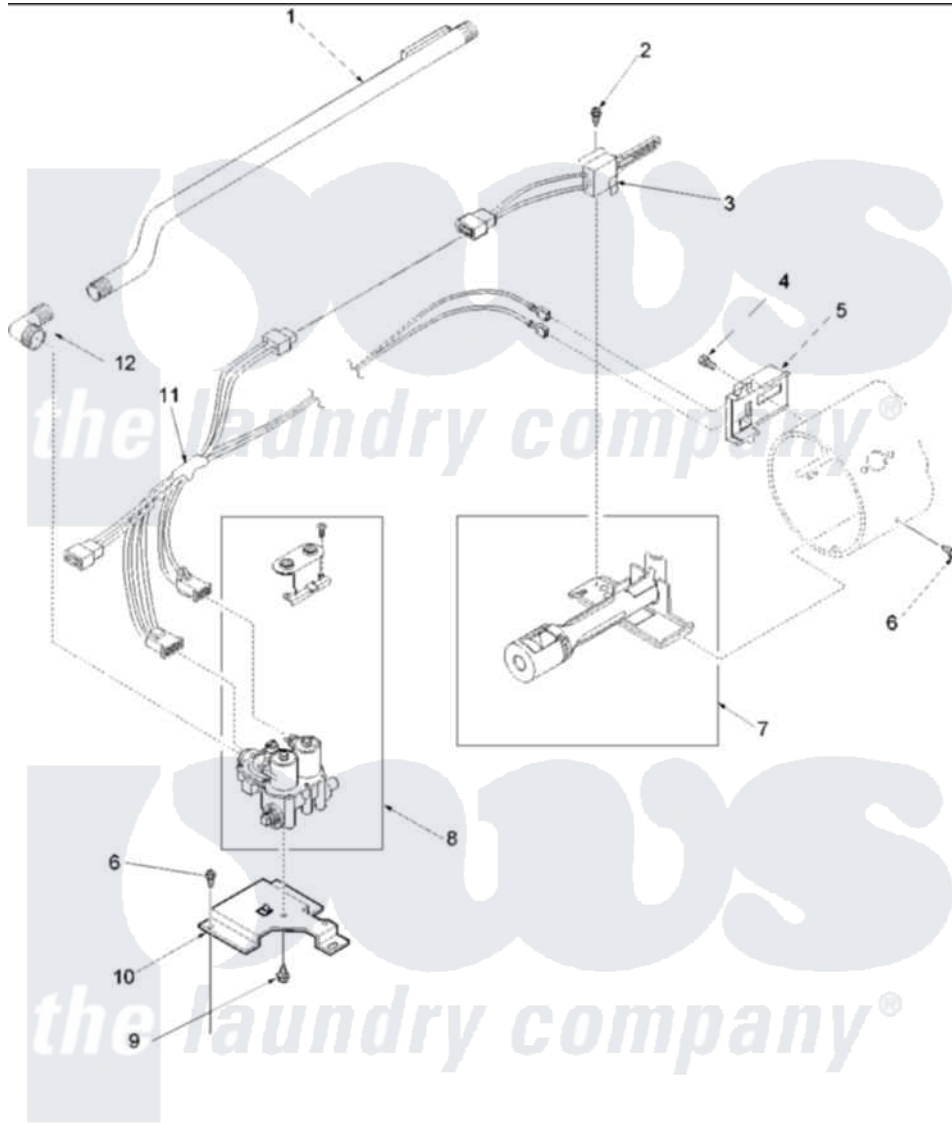

Amana ALG565SAC (BOM: PALG565SAC) 05 - GAS VALVE, IGNITER & GAS CONVERSION KIT

Amana [Residential Amana ALG565SAC \(BOM: PALG565SAC\) Dryer Parts](#) Parts Diagram 05 - GAS VALVE, IGNITER & GAS CONVERSION KIT
 Click on the part number to view part

Item	Original Part Number	Replaced By	Status	Part Description
1	40050201	510204		Pipe
2	51782		Not Available	SCREW, 6B-20X5/16
3	40069801	37001308		Ignitor
4	23222	3177991		Screw
5	Y56231	338906		Radiant, Sensor
6	503688			Screw, 10B-16 X .34 I
7	Y56234	37001304		Burner Ign
8	Y504091			Assembly, Valve-Gas-Single
9	56124	3370225		Screw
10	500821			Bracket, Mounting-Gas
11	40098501	37001007		Harness, Wire
12	40049801			Elbow, Brass