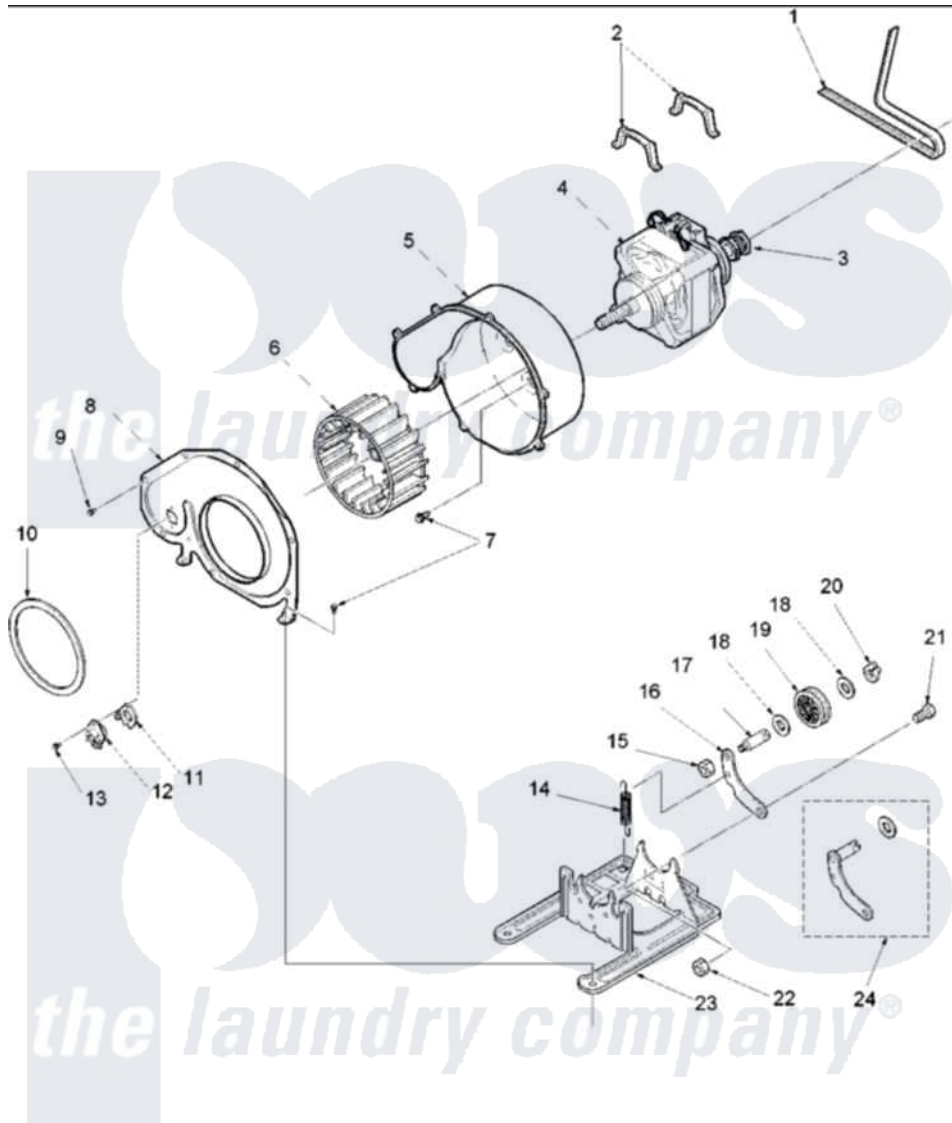

Amana ALG565SAC (BOM: PALG565SAC) 07 - MOTOR AND FAN ASSEMBLIES

Amana Residential Amana ALG565SAC (BOM: PALG565SAC) Dryer Parts Parts Diagram 07 - MOTOR AND FAN ASSEMBLIES

[Click on the part number to view part](#)

Item	Original Part Number	Replaced By	Status	Part Description
1	40111201			Belt, Cylinder
2	Y58047	660658		Clamp, Motor Mounting 343481 685441
3	40048501	2200376		Motor
4	40099801	2200376		Motor
5	56020			Housing, Blower
6	56000	510139P		Assembly Blower Fan Package
8	500078	511969P		Kit Blower Housing And Cover
9	31260			Screw, No.8 X 3/8 Ind H
10	40090001	37001119		Seal, Blower Housing
11	61623			Thermostat, Heater-BR
12	503979			Thermostat
13	Y33561	489464		Screw
14	56076			Spring, Idler

15	56156	358160	Nut
16	500910	37001144	Assembly- Idler
17	56461		Shaft
18	52549		Washer, 501 ID X3/4 Odx
19	Y54414		Assembly, Wheel And Bearing
20	23748		Ring, Retaining
21	500824		Screw, 1/4-20 Unc Hex
22	52566	27001225	Nut, Jam Mid Lock 1/4-20
23	503613		Mount, Motor
24	40113501	37001144	Assembly- Idler