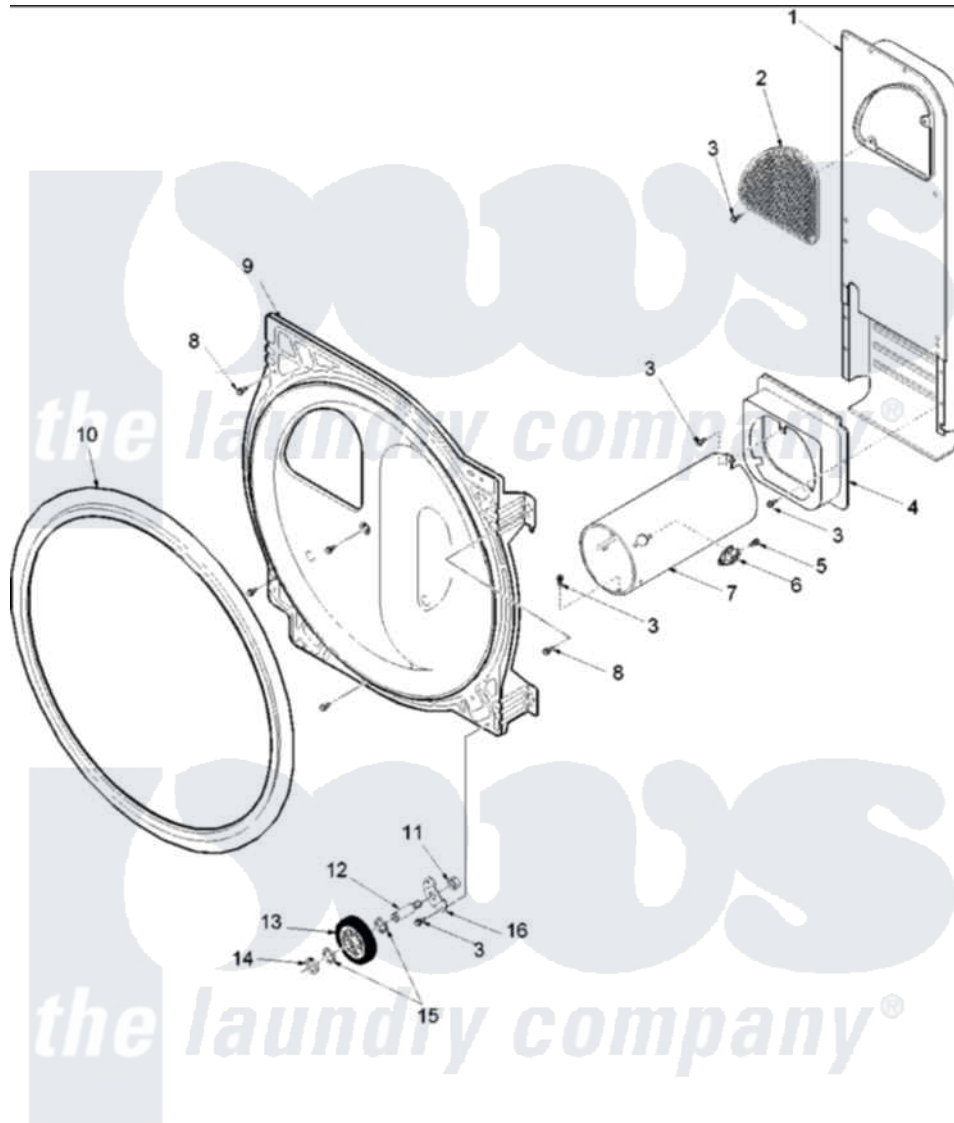

Amana ALG565SAC (BOM: PALG565SAC) 08 - REAR BULKHEAD, ROLLERS & AIR DUCT ASSY

Amana Residential Amana ALG565SAC (BOM: PALG565SAC) Dryer Parts Parts Diagram 08 - REAR BULKHEAD, ROLLERS & AIR DUCT ASSY

Click on the part number to view part

Item	Original Part Number	Replaced By	Status	Part Description
1	503490	503605		Assembly, Heater Duct
2	500074	503605		Assembly, Heater Duct
4	500122	510101		Shroud Heat Duct
5	51782		Not Available	SCREW, 6B-20X5/16
6	Y61886			Thermostat, Limit-Blk
7	Y61888	37001303		Duct- Comb
9	504801WP	502614WP		Bulkhead, Rear
10	501801	37001132		Seal, Cylinder
11	56156	358160		Nut
12	56461			Shaft
13	500214	37001042		Assembly, Cylinder Roller
14	23748			Ring, Retaining
15	52549			Washer, 501 ID X3/4 Odx
16	500062	40113601		Assembly, Roller Brkt