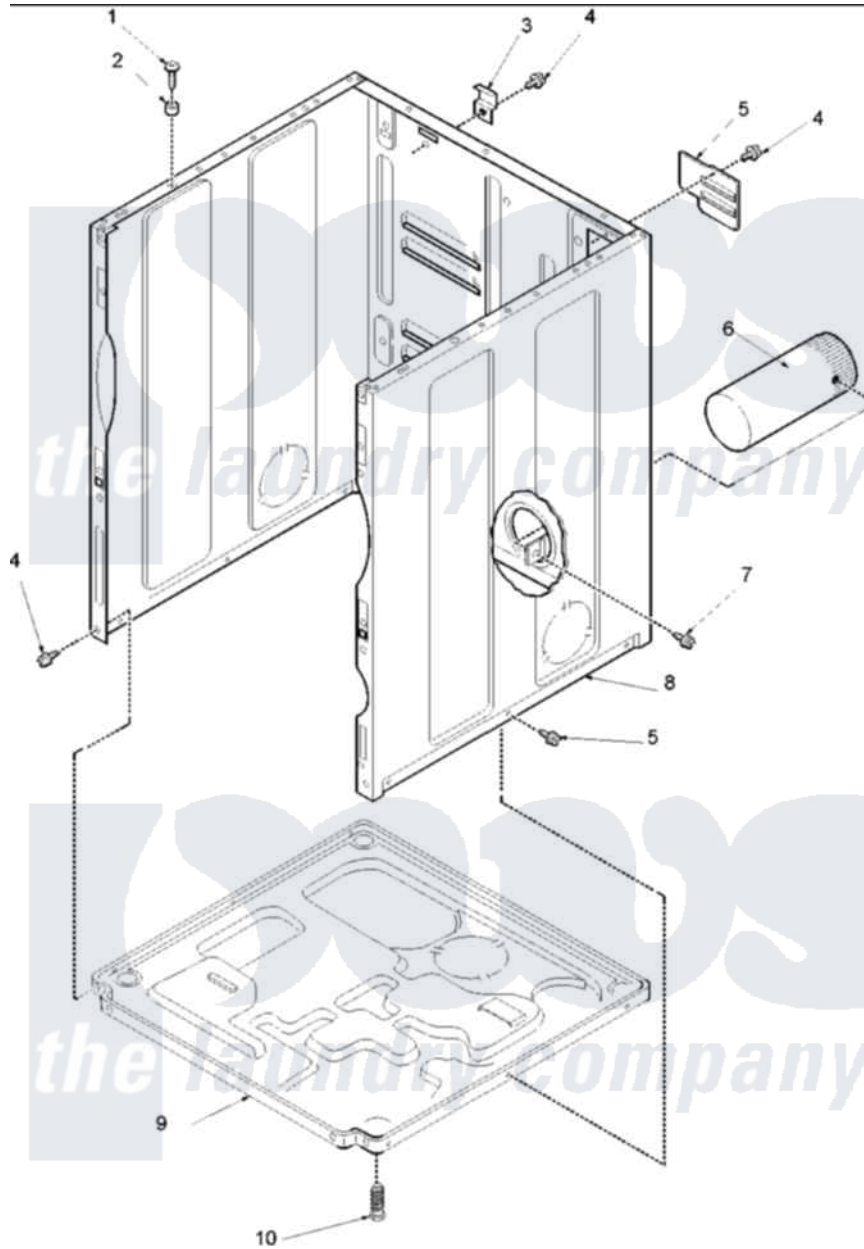

Amana ALG565SAW (BOM: PALG565SAW) 01 - CABINET AND BASE

Amana Residential Amana ALG565SAW (BOM: PALG565SAW) Dryer Parts Parts Diagram 01 - CABINET AND BASE
 Click on the part number to view part

Item	Original Part Number	Replaced By	Status	Part Description
1	32671	Y014874		Screw, Idler Arm And Sleeve
2	505187			Locator, Panel
3	500003			Hinge, Top
5	500114	510903		Plate Access Panel
6	505518			Duct, Exhaust
8	40076402W	37001284		Cabinet As Pack
9	500070			Base, Dryer
10	Y500101			Leg, Leveling
NI	38384			Relief, Strain
"	502014P			Assembly, Power Cord