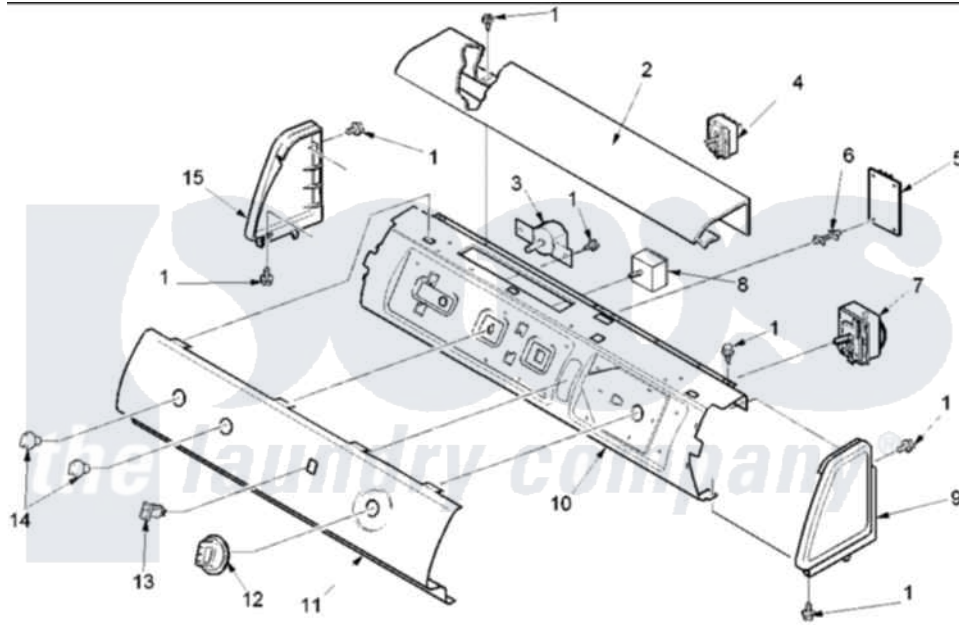

Amana ALG565SAW (BOM: PALG565SAW) 02 - CONTROL PANEL

Amana Residential Amana ALG565SAW (BOM: PALG565SAW) Dryer Parts Parts Diagram 02 - CONTROL PANEL
 Click on the part number to view part

Item	Original Part Number	Replaced By	Status	Part Description
2	503674W			Cover, Top
3	62173			Switch, Temperature Select
4	504166			Switch, Signal
5	40084301			Assembly, Moist Sensor Board
6	501523			Support, Circuit Board
7	40112801	R0000411		Timer
9	40012701W		Not Available	ENDCAP (RT-WHT)
10	40039611			Panel, Support
11	40071102W	40071101W		Panel, Graphic
12	40013601W	37001064		Knob- Time
13	38424W			Switch, Rocker
14	40013401W	27001137		Knob Sele
15	40012702W			Endcap
NI	40092601	37001006		Harness, Wire Moisture Sensor