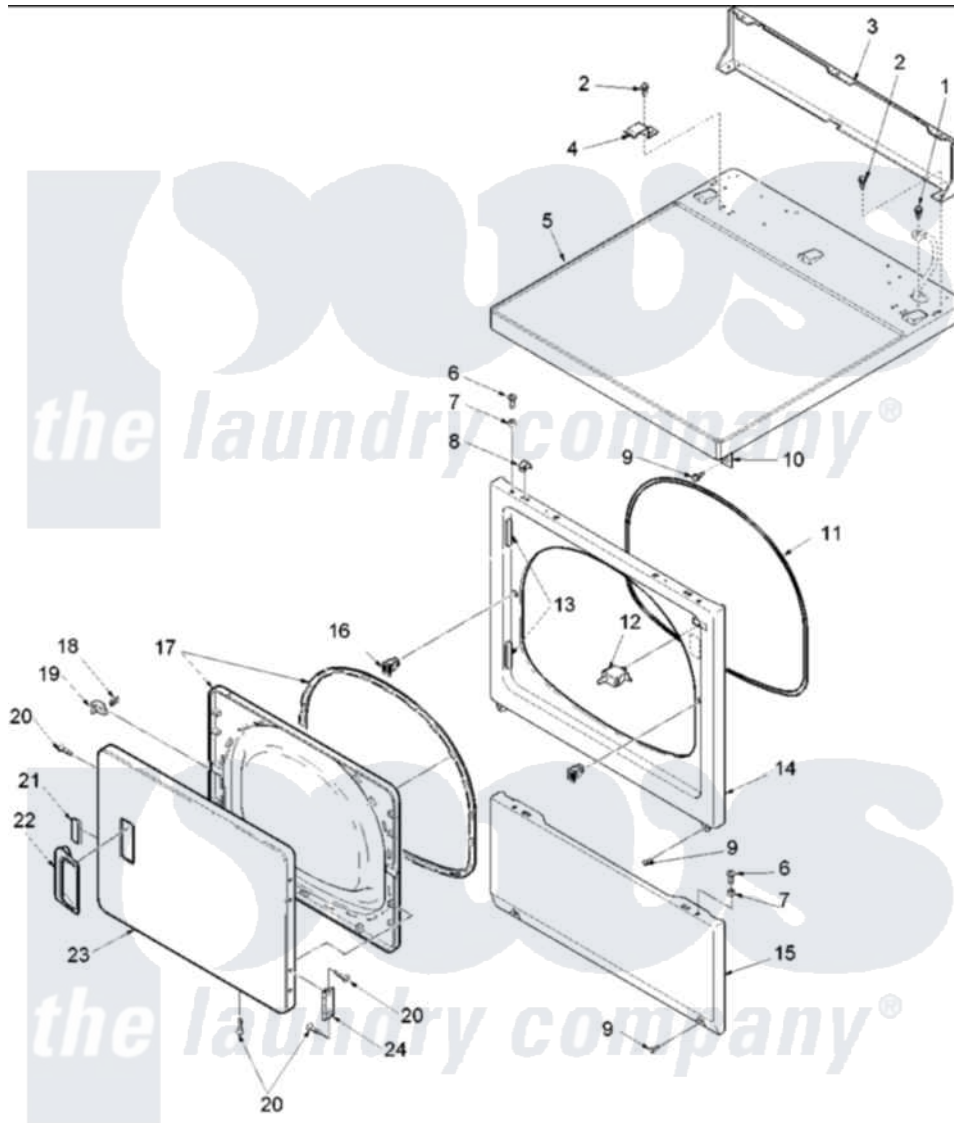

**Amana ALG565SAW (BOM: PALG565SAW) 03 - DOOR AND FRONT, ACCESS, AND TOP PANELS**

Amana Residential Amana ALG565SAW (BOM: PALG565SAW) Dryer Parts Parts Diagram 03 - DOOR AND FRONT, ACCESS, AND TOP PANELS  
 Click on the part number to view part

Item	Original Part Number	Replaced By	Status	Part Description
3	500343		Not Available	PANEL,BACK(HOME HOOD)
4	<a href="#">Y503876</a>			Clip, Hold Down
5	40070301W	<a href="#">37001027</a>		Panel, Top
6	32671	<a href="#">Y014874</a>		Screw, Idler Arm And Sleeve
7	<a href="#">505187</a>			Locator, Panel
8	56080	<a href="#">22001650</a>		Fastener, Spring
10	500084	<a href="#">40130801</a>		Bracket, Top Mount
11	504005	<a href="#">511056</a>		Seal Front Panel
12	Y504570	<a href="#">W10169313</a>		Switch-Dor
13	<a href="#">503126</a>			Plug, Hinge Hole
14	503639W	<a href="#">503656WP</a>		Panel, Front
15	40045302WP	<a href="#">40045301WP</a>		Panel, Access
16	54660	<a href="#">LA-1003</a>		Door Catch Kit
17	503643W	<a href="#">37001028</a>		Seal And Liner, Assembly
18	500039	<a href="#">510181</a>		Strike Doormetal

19	500223	<a href="#">40116201</a>	Bracket, Door Strike
21	<a href="#">505328</a>		Wedge, Door Handle
22	503646W	<a href="#">R9800012</a>	Pull, Door
23	503642WP	<a href="#">12002136</a>	Door Handle
24	<a href="#">Y503676</a>		Hinge, Door And Top