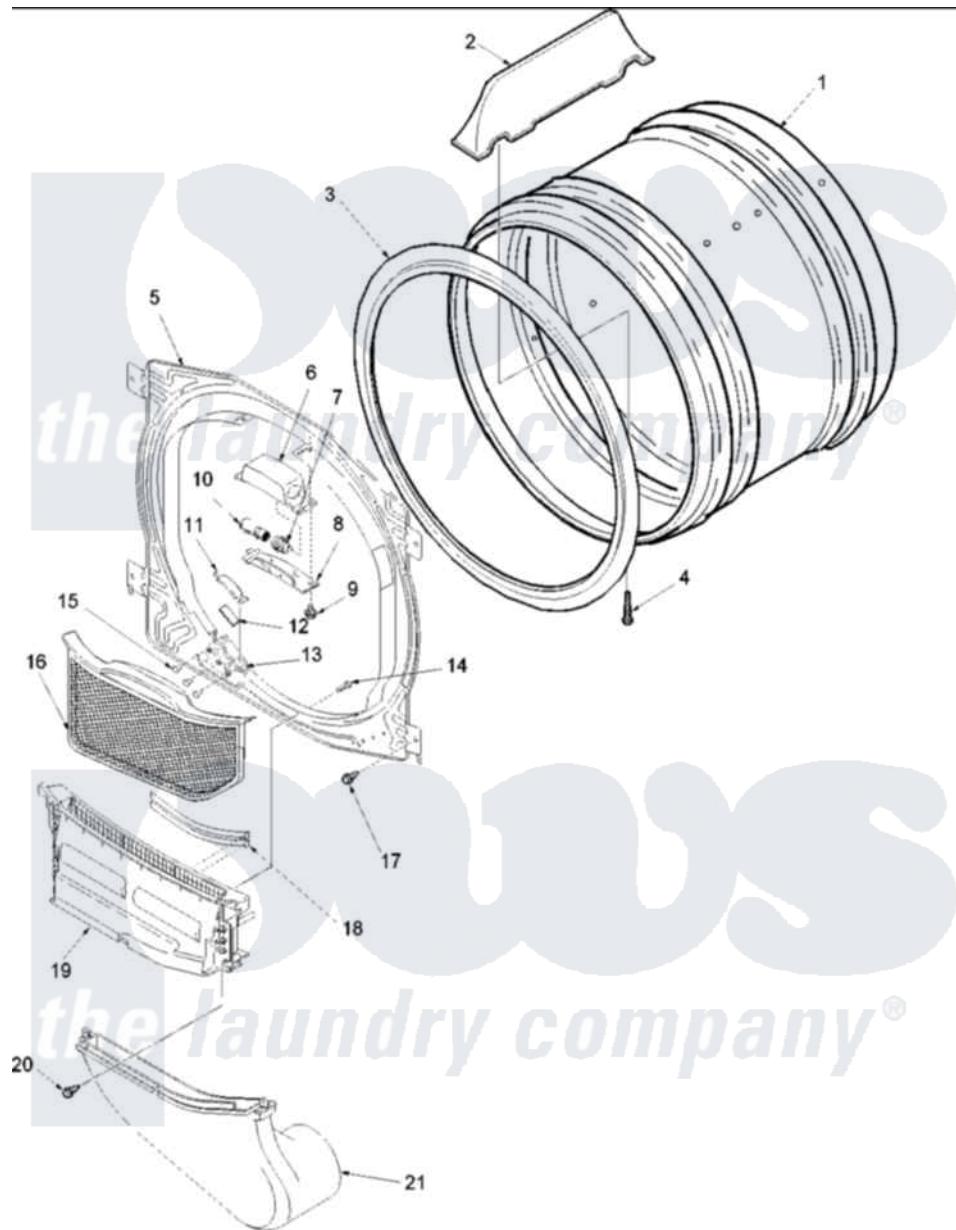

Amana ALG565SAW (BOM: PALG565SAW) 04 - FRONT BULKHEAD, AIR DUCT & DRUM

Amana Residential Amana ALG565SAW (BOM: PALG565SAW) Dryer Parts Parts Diagram 04 - FRONT BULKHEAD, AIR DUCT & DRUM
 Click on the part number to view part

Item	Original Part Number	Replaced By	Status	Part Description
1	504467WP			Cylinder Assembly
2	503703	12002559		Baffle Kit
3	501801	37001132		Seal, Cylinder
4	Y62588			Screw, 10BT-12 X 1 Tap
5	503709WP	503616WP		Assembly, Frt Bulkhead
6	503622	Y504452		Light Assembly
7	504458	Y504452		Light Assembly
8	40094301			Lens, Light
9	500227	505295		Screw, No.8ab-16 x 3/4 PH
10	Y60954	67001316		Bulb, Light
12	500092	510189		Pad Felt
13	37001036			Bracket, Cylinder Glide
15	37001031	3370225		Screw
16	Y503627	37001142		Filter, Lint
18	503625			Sensor, Moisture