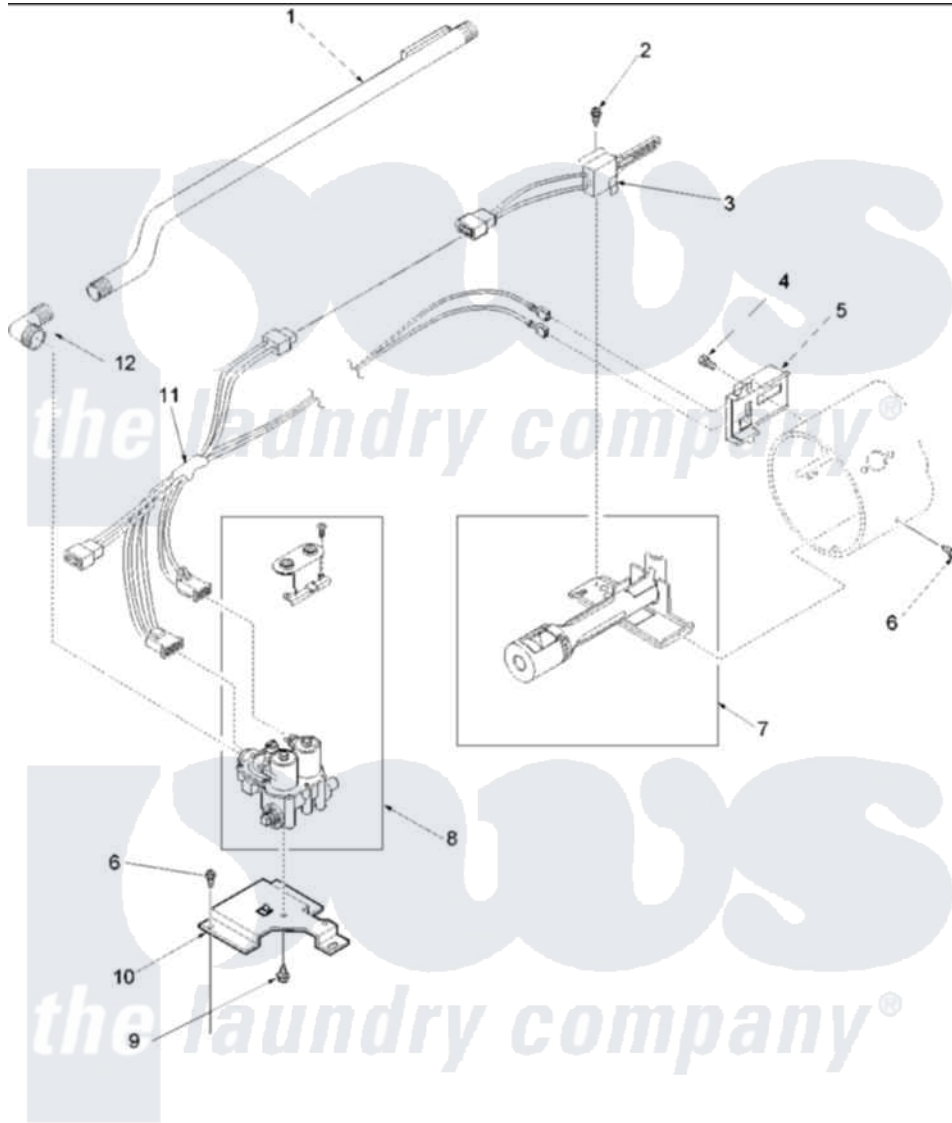

Amana ALG565SAW (BOM: PALG565SAW) 05 - GAS VALVE, IGNITER & GAS CONVERSION KIT

Amana [Residential Amana ALG565SAW \(BOM: PALG565SAW\) Dryer Parts](#) Parts Diagram 05 - GAS VALVE, IGNITER & GAS CONVERSION KIT
 Click on the part number to view part

| Item | Original Part Number | Replaced By | Status | Part Description |
|------|--------------------------|--------------------------|---------------|----------------------------|
| 1 | 40050201 | 510204 | | Pipe |
| 2 | 51782 | | Not Available | SCREW, 6B-20X5/16 |
| 3 | 40069801 | 37001308 | | Ignitor |
| 4 | 23222 | 3177991 | | Screw |
| 5 | Y56231 | 338906 | | Radiant, Sensor |
| 6 | 503688 | | | Screw, 10B-16 X .34 I |
| 7 | Y56234 | 37001304 | | Burner Ign |
| 8 | Y504091 | | | Assembly, Valve-Gas-Single |
| 9 | 56124 | 3370225 | | Screw |
| 10 | 500821 | | | Bracket, Mounting-Gas |
| 11 | 40098501 | 37001007 | | Harness, Wire |
| 12 | 40049801 | | | Elbow, Brass |