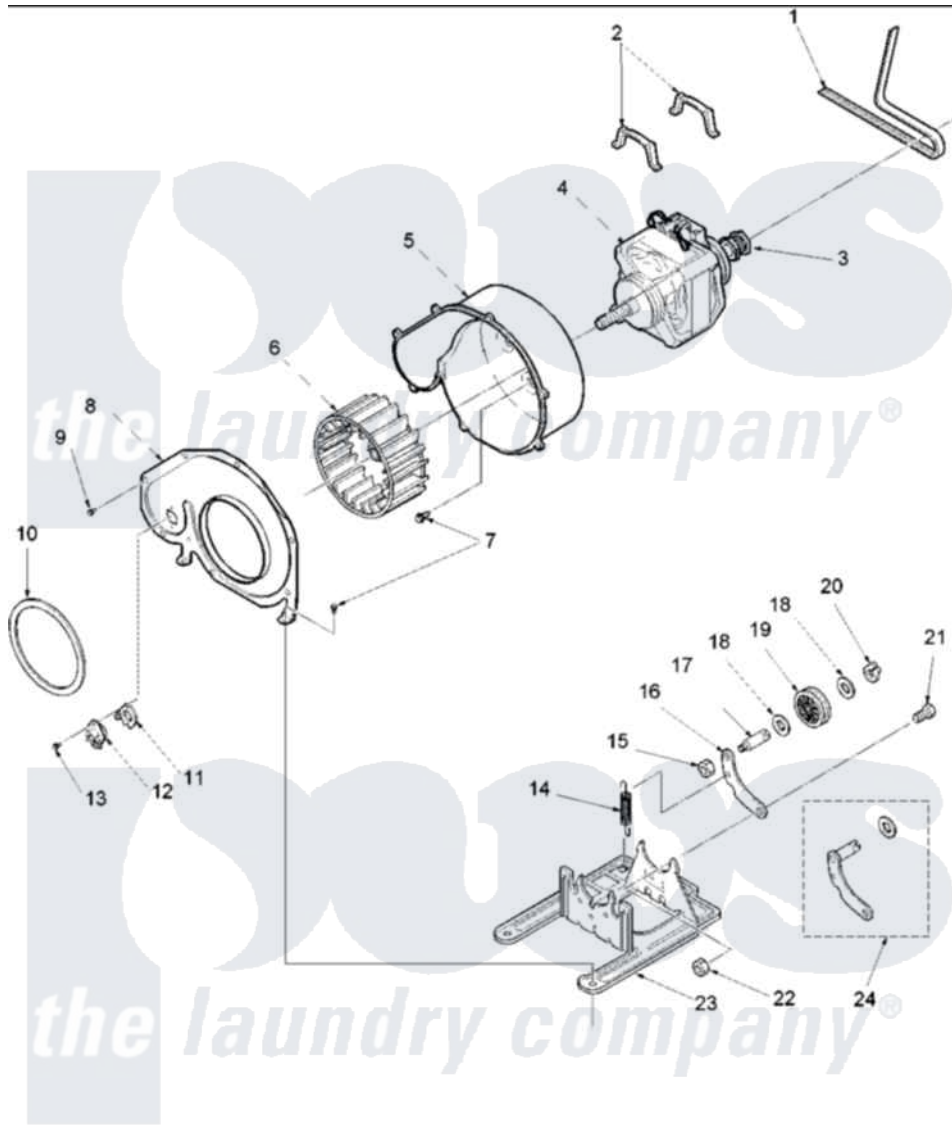

Amana ALG565SAW (BOM: PALG565SAW) 07 - MOTOR AND FAN ASSEMBLIES

Amana Residential Amana ALG565SAW (BOM: PALG565SAW) Dryer Parts Parts Diagram 07 - MOTOR AND FAN ASSEMBLIES

Click on the part number to view part

Item	Original Part Number	Replaced By	Status	Part Description
1	40111201			Belt, Cylinder
2	Y58047	660658		Clamp, Motor Mounting 343481 685441
3	40048501	2200376		Motor
4	40099801	2200376		Motor
5	56020			Housing, Blower
6	56000	510139P		Assembly Blower Fan Package
8	500078	511969P		Kit Blower Housing And Cover
9	31260			Screw, No.8 X 3/8 Ind H
10	40090001	37001119		Seal, Blower Housing
11	61623			Thermostat, Heater-BR
12	503979			Thermostat
13	Y33561	489464		Screw
14	56076			Spring, Idler

15	56156	358160	Nut
16	500910	37001144	Assembly- Idler
17	56461		Shaft
18	52549		Washer, 501 ID X3/4 Odx
19	Y54414		Assembly, Wheel And Bearing
20	23748		Ring, Retaining
21	500824		Screw, 1/4-20 Unc Hex
22	52566	27001225	Nut, Jam Mid Lock 1/4-20
23	503613		Mount, Motor
24	40113501	37001144	Assembly- Idler