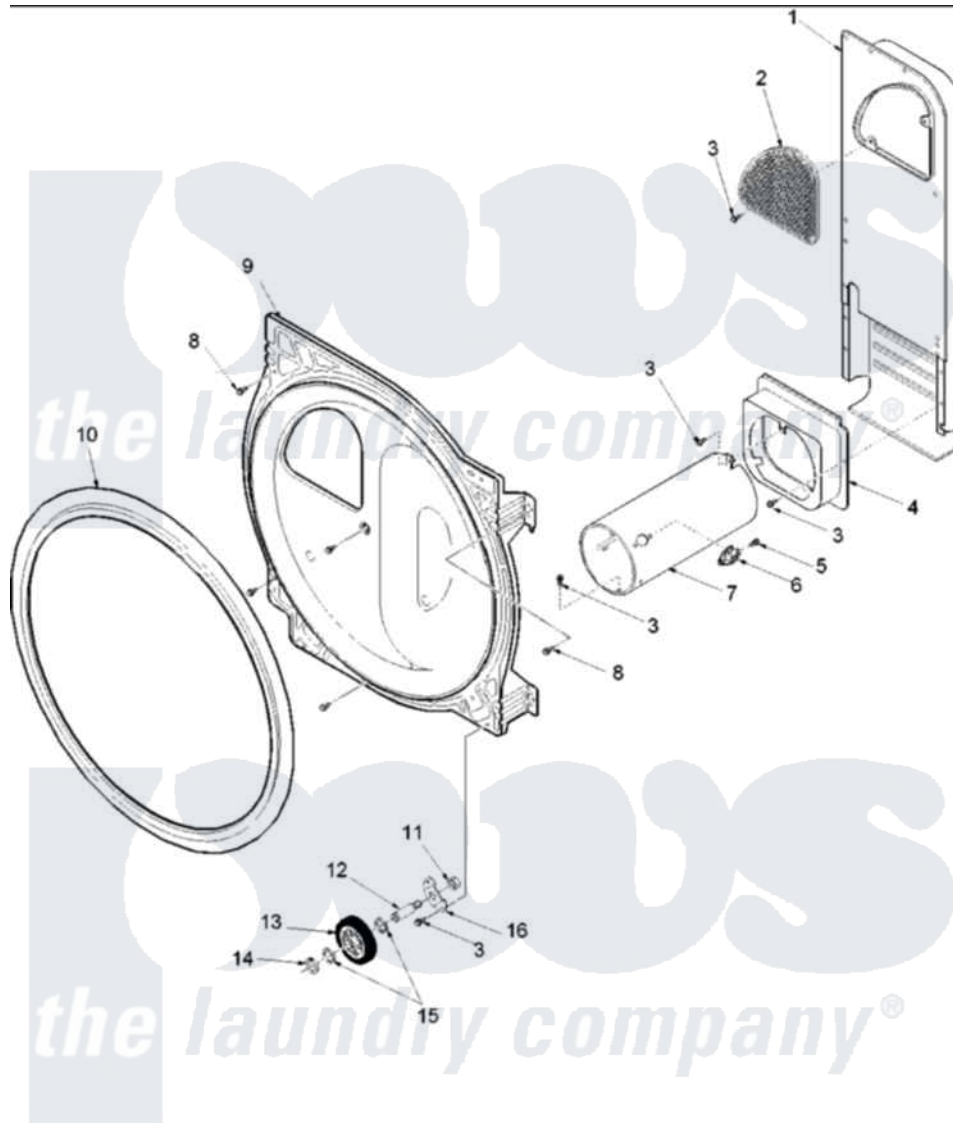

Amana ALG565SAW (BOM: PALG565SAW) 08 - REAR BULKHEAD, ROLLERS & AIR DUCT ASSY

Amana [Residential Amana ALG565SAW \(BOM: PALG565SAW\) Dryer Parts](#) Parts Diagram 08 - REAR BULKHEAD, ROLLERS & AIR DUCT ASSY
 Click on the part number to view part

Item	Original Part Number	Replaced By	Status	Part Description
1	503490	503605		Assembly, Heater Duct
2	500074	503605		Assembly, Heater Duct
4	500122	510101		Shroud Heat Duct
5	51782		Not Available	SCREW, 6B-20X5/16
6	Y61886			Thermostat, Limit-Blk
7	Y61888	37001303		Duct- Comb
9	504801WP	502614WP		Bulkhead, Rear
10	501801	37001132		Seal, Cylinder
11	56156	358160		Nut
12	56461			Shaft
13	500214	37001042		Assembly, Cylinder Roller
14	23748			Ring, Retaining
15	52549			Washer, 501 ID X3/4 Odx
16	500062	40113601		Assembly, Roller Brkt