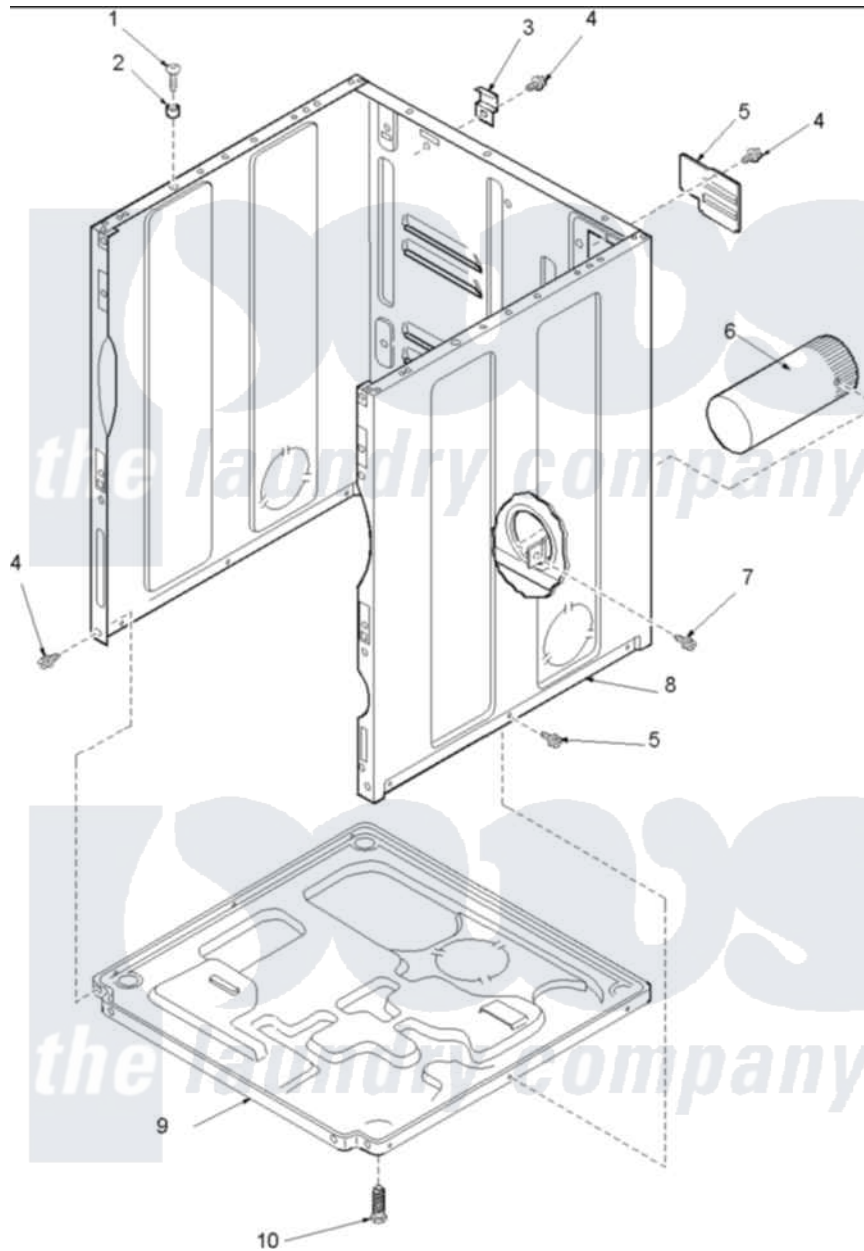

# Amana ALG643RAC (BOM: PALG643RAC1) 01 - CABINET AND BASE

Amana Residential Amana ALG643RAC (BOM: PALG643RAC1) Dryer Parts Parts Diagram 01 - CABINET AND BASE  
 Click on the part number to view part

Item	Original Part Number	Replaced By	Status	Part Description
1	32671	<a href="#">Y014874</a>		Screw, Idler Arm And Sleeve
2	<a href="#">505187</a>			Locator, Panel
3	<a href="#">500003</a>			Hinge, Top
5	<a href="#">503293</a>			Plate, Access Cover
6	<a href="#">505518</a>			Duct, Exhaust
8	40076402C	<a href="#">40076402CP</a>		Cabinet, Dryer And Washer
9	<a href="#">500070</a>			Base, Dryer
10	<a href="#">Y500101</a>			Leg, Leveling
NI	<a href="#">38384</a>			Relief, Strain
"	502014	<a href="#">502014P</a>		Assembly, Power Cord