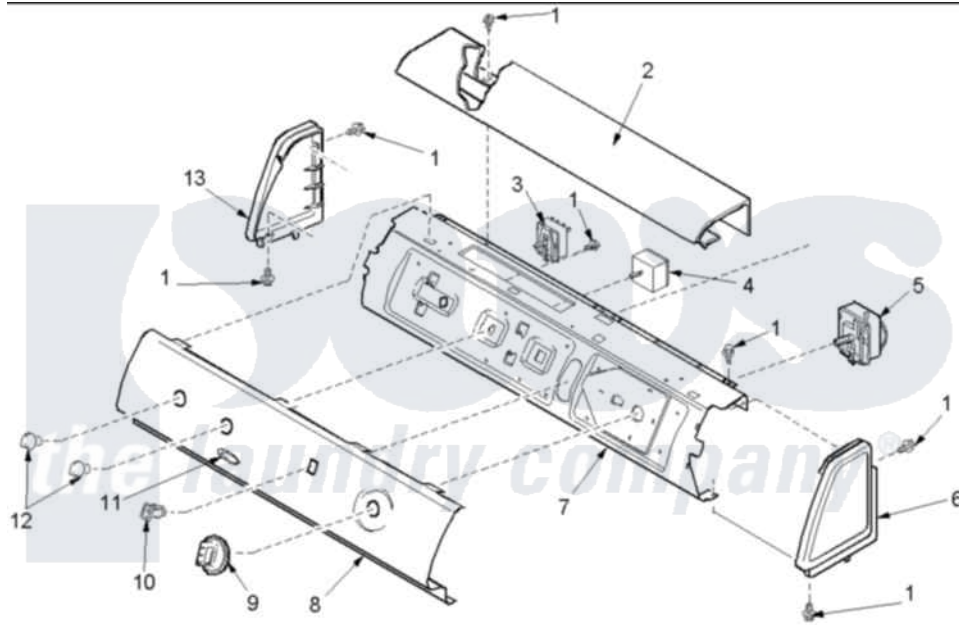

Amana ALG643RAC (BOM: PALG643RAC1) 02 - CONTROL PANEL

Amana Residential Amana ALG643RAC (BOM: PALG643RAC1) Dryer Parts Parts Diagram 02 - CONTROL PANEL

Click on the part number to view part

Item	Original Part Number	Replaced By	Status	Part Description
2	503674C			Cover, Top
3	40084201			Switch, Temp Selector
4	40070501			Buzzer, Adjustable
5	40112701	R0000410		Timer
6	40012701C		Not Available	ENDCAP (RT-BSQ)
7	40039610			Panel, Support
8	40092101C			Panel, Graphic
9	40013601C			Assembly, Timer Knob
10	38424L	38424W		Switch, Rocker
11	40083301			Medallion
12	40013402C			Knob, Selector
13	40012702C		Not Available	ENDCAP (LT-BSQ)
NI	40011702			Harness, Wire