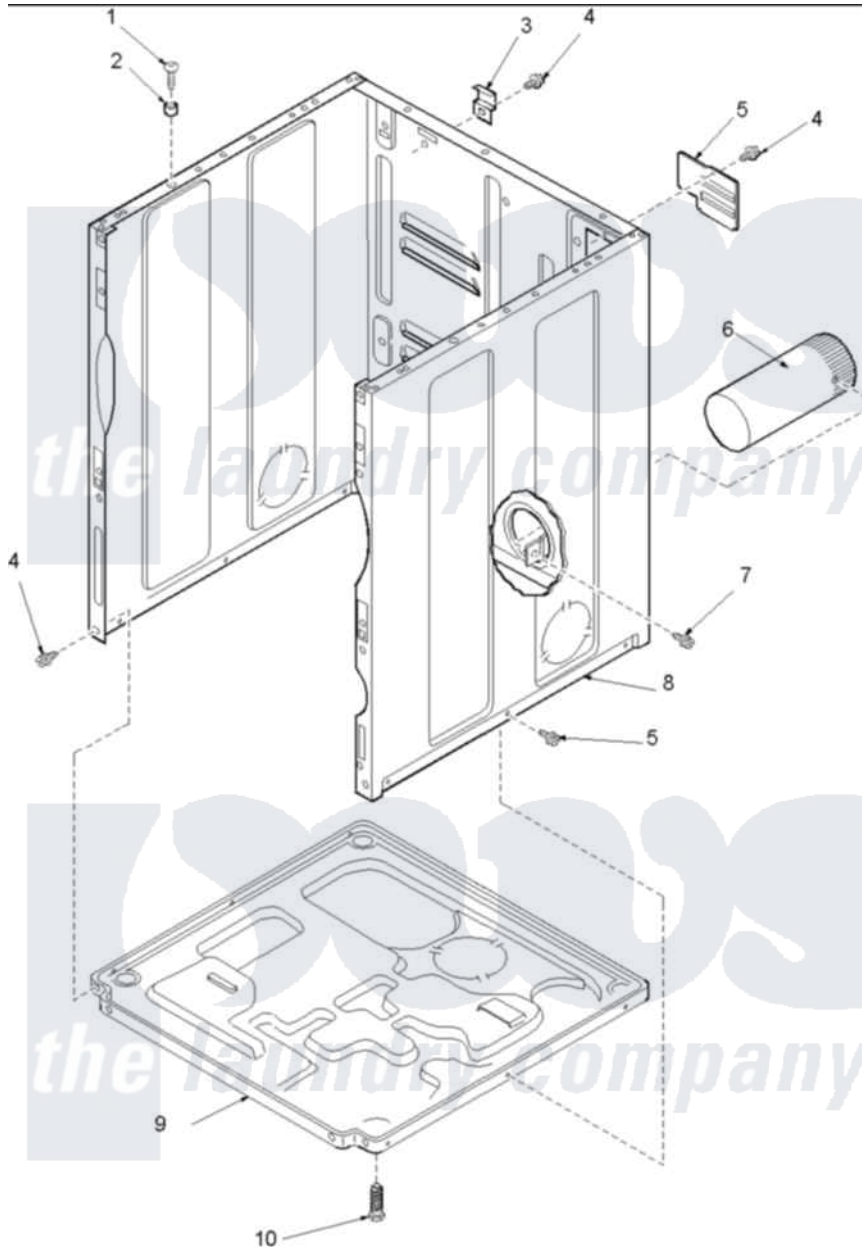

Amana ALG643RAW (BOM: PALG643RAW) 01 - CABINET AND BASE

Amana Residential Amana ALG643RAW (BOM: PALG643RAW) Dryer Parts Parts Diagram 01 - CABINET AND BASE
 Click on the part number to view part

Item	Original Part Number	Replaced By	Status	Part Description
1	32671	Y014874		Screw, Idler Arm And Sleeve
2	505187			Locator, Panel
3	500003			Hinge, Top
5	503293			Plate, Access Cover
6	505518			Duct, Exhaust
8	40076402W	37001284		Cabinet As Pack
9	500070			Base, Dryer
10	Y500101			Leg, Leveling
NI	38384			Relief, Strain
"	502014	502014P		Assembly, Power Cord