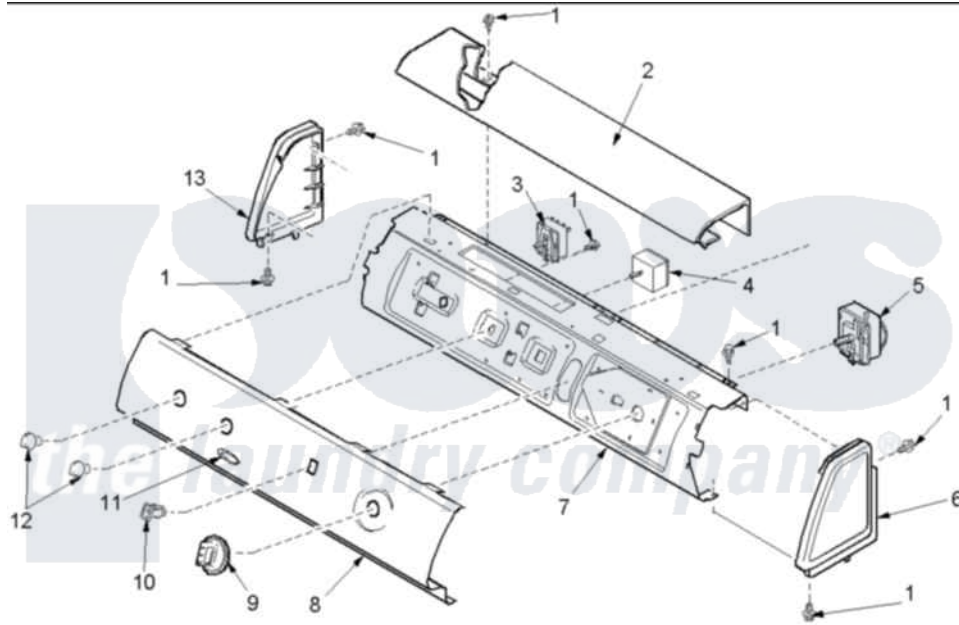

Amana ALG643RAW (BOM: PALG643RAW) 02 - CONTROL PANEL

Amana Residential Amana ALG643RAW (BOM: PALG643RAW) Dryer Parts Parts Diagram 02 - CONTROL PANEL

Click on the part number to view part

Item	Original Part Number	Replaced By	Status	Part Description
2	503674W			Cover, Top
3	40084201			Switch, Temp Selector
4	40070501			Buzzer, Adjustable
5	40112701	R0000410		Timer
6	40012701W		Not Available	ENDCAP (RT-WHT)
7	40039610			Panel, Support
8	40071303W			Panel, Graphic
9	40013601W	37001064		Knob- Time
10	38424W			Switch, Rocker
11	40083301			Medallion
12	40013402W	37001065		Knob- Sele
13	40012702W			Endcap
NI	37001301		Not Available	HARNES, WIRE
"	40011702			Harness, Wire