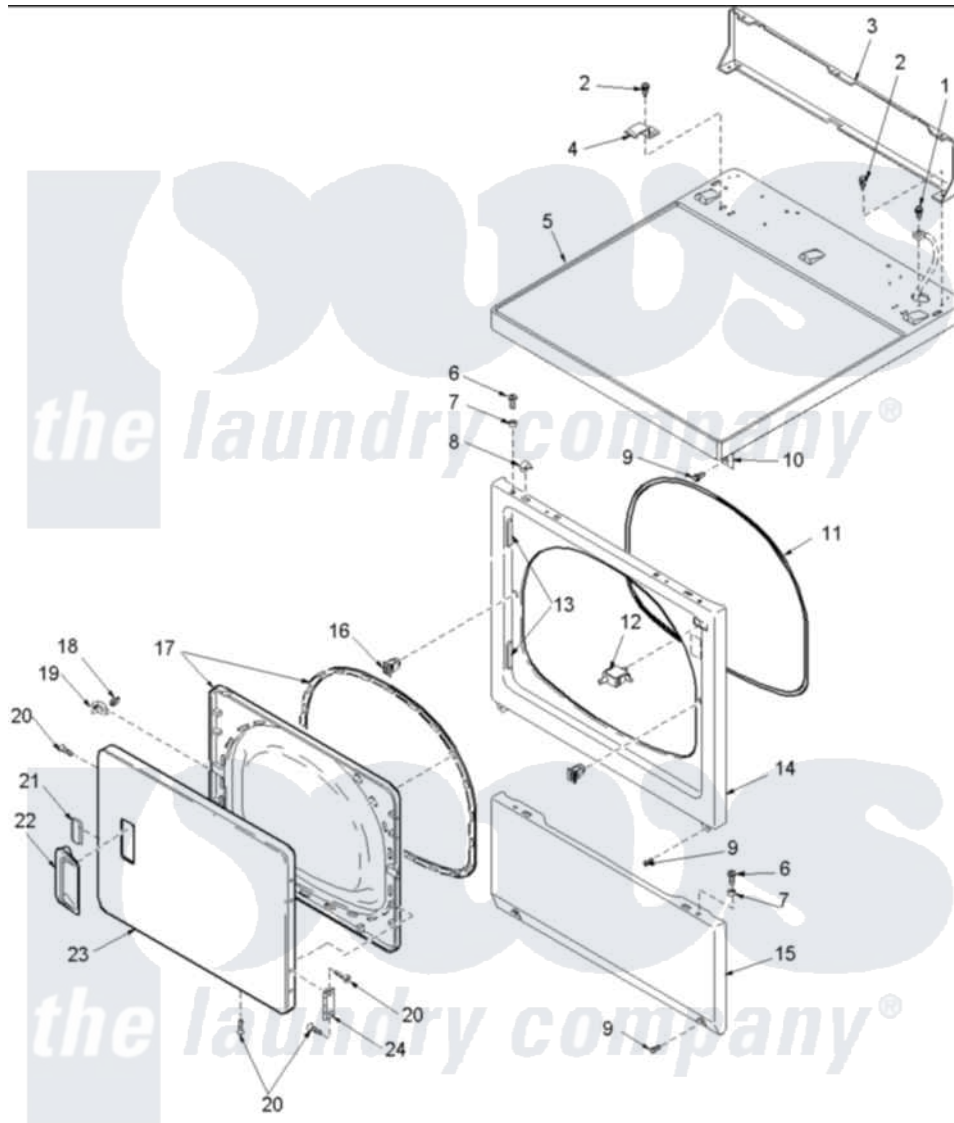

**Amana ALG643RAW (BOM: PALG643RAW) 03 - DOOR AND FRONT, ACCESS, AND TOP PANELS**

Amana Residential Amana ALG643RAW (BOM: PALG643RAW) Dryer Parts Parts Diagram 03 - DOOR AND FRONT, ACCESS, AND TOP PANELS  
 Click on the part number to view part

Item	Original Part Number	Replaced By	Status	Part Description
3	<a href="#">40121401</a>			Panel, Home Hood Back
4	<a href="#">Y503876</a>			Clip, Hold Down
5	40070301W	<a href="#">37001027</a>		Panel, Top
6	32671	<a href="#">Y014874</a>		Screw, Idler Arm And Sleeve
7	<a href="#">505187</a>			Locator, Panel
8	56080	<a href="#">22001650</a>		Fastener, Spring
10	<a href="#">40130801</a>			Bracket, Top Mount
11	504005	<a href="#">511056</a>		Seal Front Panel
12	Y504570	<a href="#">W10169313</a>		Switch-Dor
13	<a href="#">503126</a>			Plug, Hinge Hole
14	503656W	<a href="#">503656WP</a>		Panel, Front
15	40045301W	<a href="#">40045301WP</a>		Panel, Access
16	54660	<a href="#">LA-1003</a>		Door Catch Kit
17	503643W	<a href="#">37001028</a>		Seal And Liner, Assembly
18	500039	<a href="#">510181</a>		Strike Doormetal