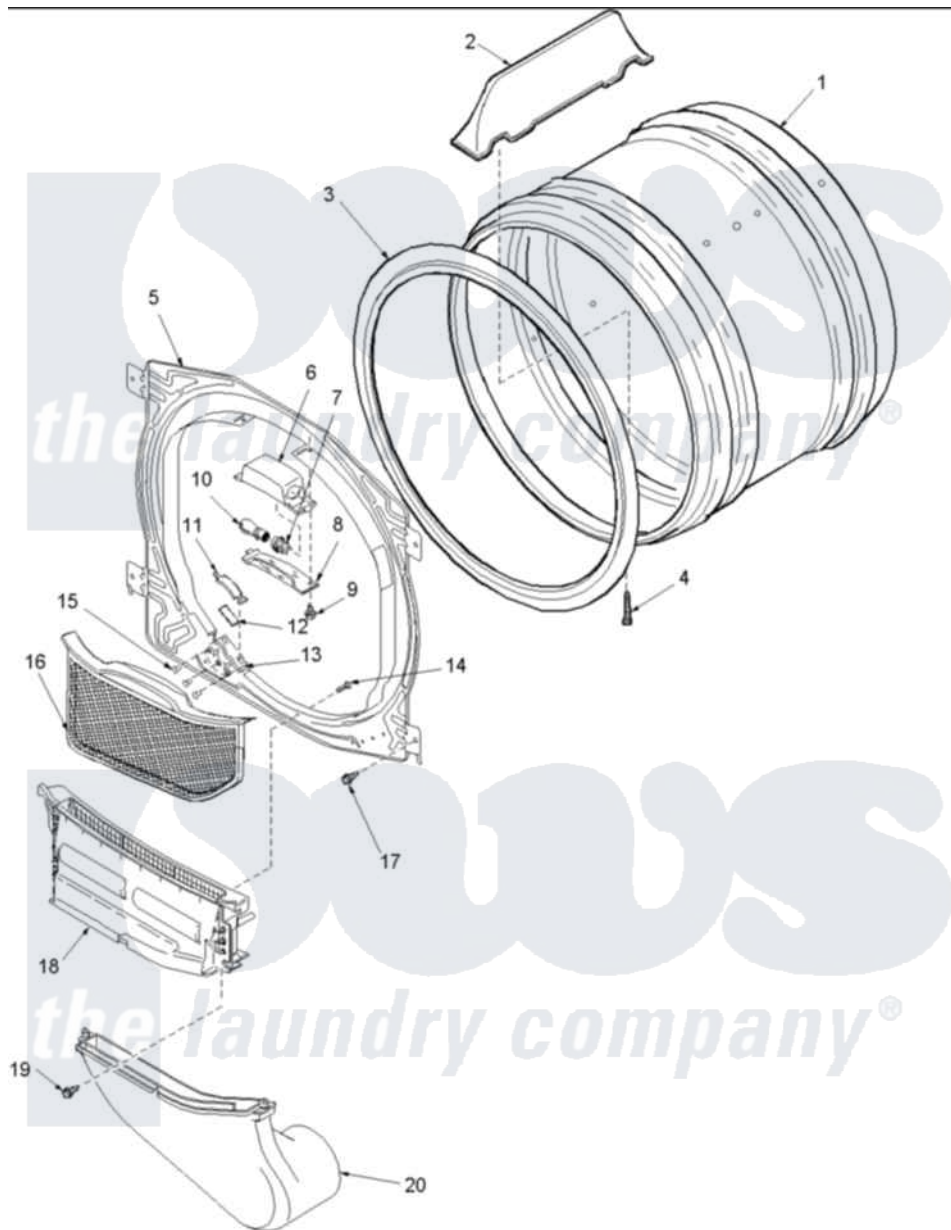

Amana ALG643RAW (BOM: PALG643RAW) 04 - FRONT BULKHEAD, AIR DUCT & DRUM

Amana Residential Amana ALG643RAW (BOM: PALG643RAW) Dryer Parts Parts Diagram 04 - FRONT BULKHEAD, AIR DUCT & DRUM
 Click on the part number to view part

Item	Original Part Number	Replaced By	Status	Part Description
1	Y504468		Not Available	ASSY CYLINDER
2	503703	12002559		Baffle Kit
3	501801	37001132		Seal, Cylinder
4	Y62588			Screw, 10BT-12 X 1 Tap
5	503616W	503616WP		Assembly, Frt Bulkhead
6	503622	Y504452		Light Assembly
7	504458	Y504452		Light Assembly
8	40094301			Lens, Light
9	500227	505295		Screw, No.8ab-16 x 3/4 PH
10	Y60954	67001316		Bulb, Light
11	40116501	37001298		Glide- Dry
12	500121	510189		Pad Felt
13	37001036			Bracket, Cylinder Glide
15	37001031	3370225		Screw
16	Y503627	37001142		Filter, Lint