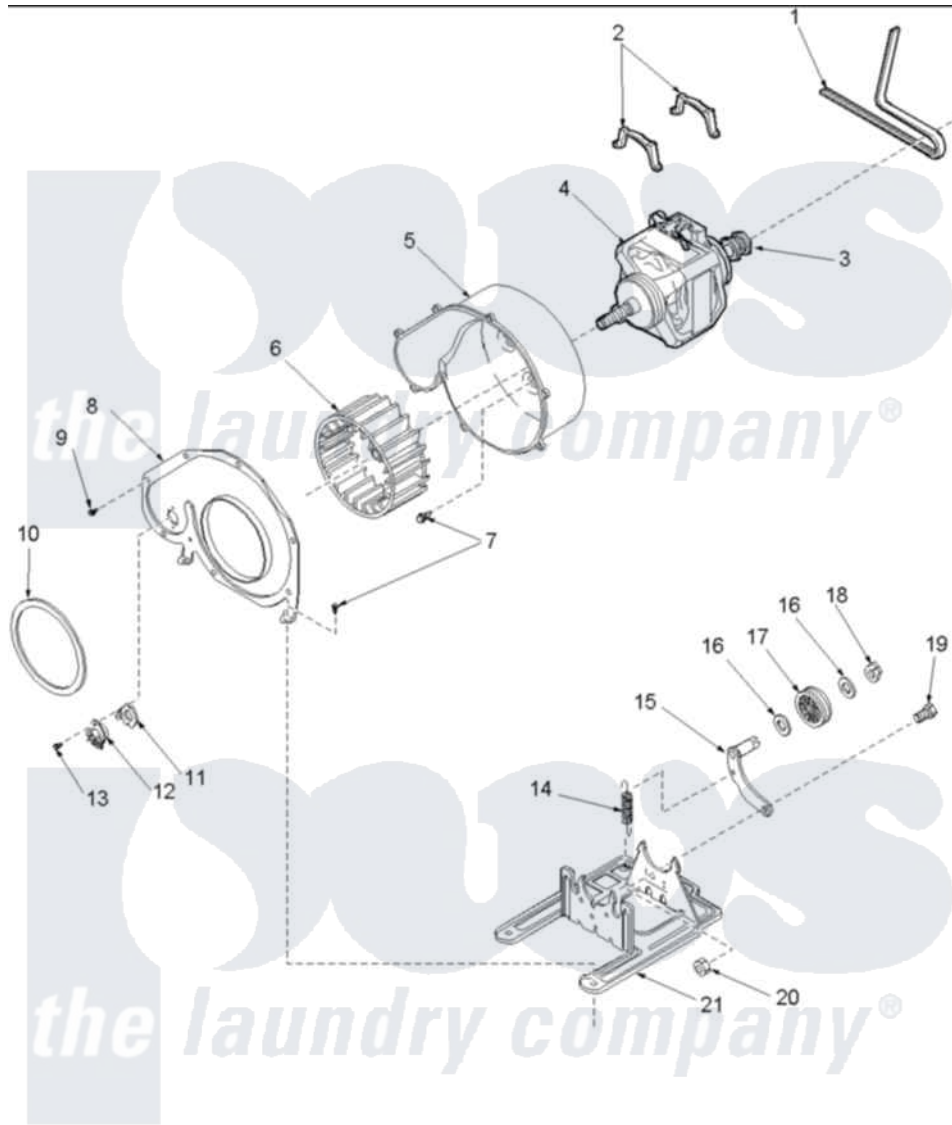

Amana ALG643RAW (BOM: PALG643RAW) 06 - MOTOR AND FAN ASSEMBLIES

Amana Residential Amana ALG643RAW (BOM: PALG643RAW) Dryer Parts Parts Diagram 06 - MOTOR AND FAN ASSEMBLIES

[Click on the part number to view part](#)

Item	Original Part Number	Replaced By	Status	Part Description
1	40111201			Belt, Cylinder
2	Y58047	660658		Clamp, Motor Mounting 343481 685441
4	40099801	2200376		Motor
5	56020			Housing, Blower
6	56000	510139P		Assembly Blower Fan Package
8	500078	511969P		Kit Blower Housing And Cover
10	40090001	37001119		Seal, Blower Housing
11	61623			Thermostat, Heater-BR
12	503979			Thermostat
13	31260			Screw, No.8 X 3/8 Ind H
14	56076			Spring, Idler
15	40113501	37001144		Assembly- Idler
16	52549			Washer, 501 ID X3/4 Odx

17	Y54414		Assembly, Wheel And Bearing
18	23748		Ring, Retaining
19	500824		Screw, 1/4-20 Unc Hex
20	52566	27001225	Nut, Jam Mid Lock 1/4-20
21	37001136		Thermostat, Cycling 146F
"	503613		Mount, Motor