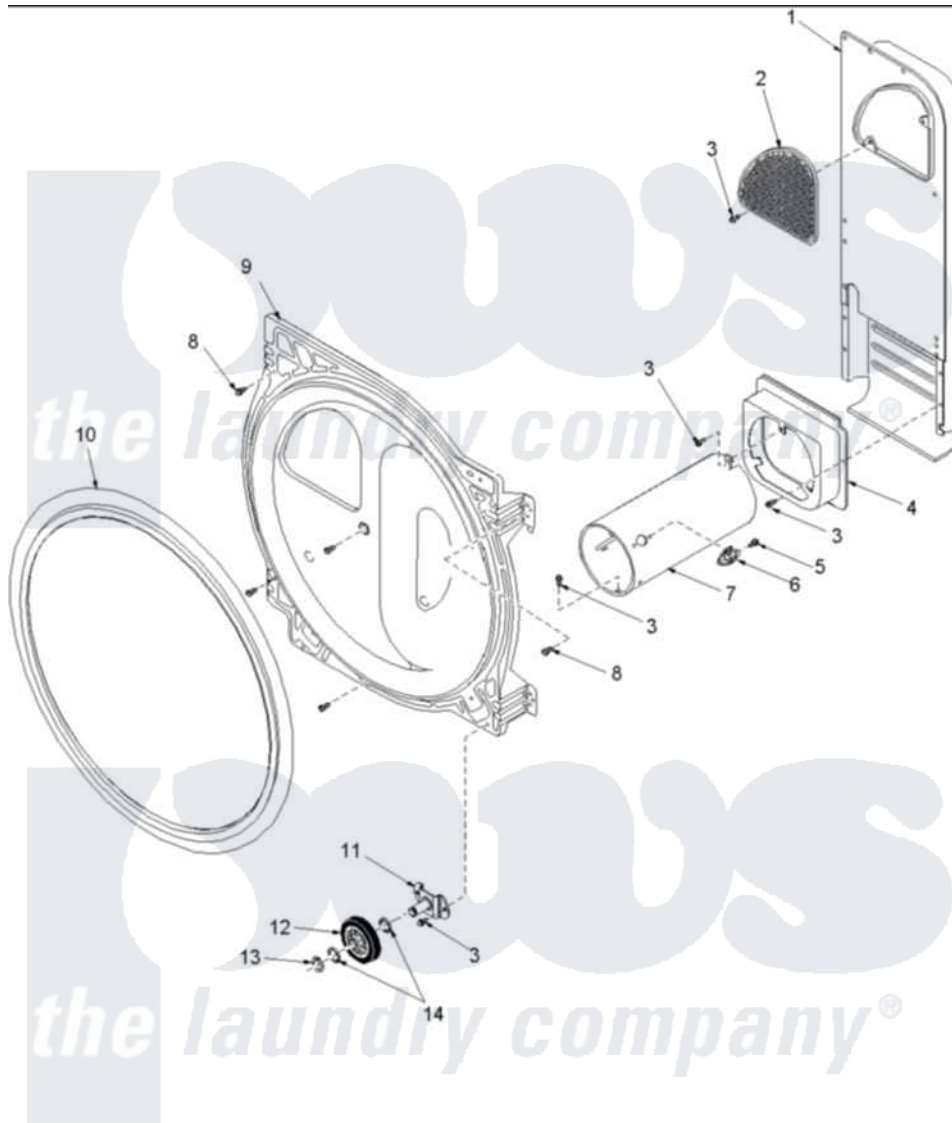

Amana ALG643RAW (BOM: PALG643RAW) 07 - REAR BULKHEAD, ROLLERS & AIR DUCT ASSY

Amana Residential Amana ALG643RAW (BOM: PALG643RAW) Dryer Parts Parts Diagram 07 - REAR BULKHEAD, ROLLERS & AIR DUCT ASSY
 Click on the part number to view part

Item	Original Part Number	Replaced By	Status	Part Description
1	503490	503605		Assembly, Heater Duct
2	500074	503605		Assembly, Heater Duct
4	500122	510101		Shroud Heat Duct
5	51782		Not Available	SCREW, 6B-20X5/16
6	Y61886			Thermostat, Limit-Blk
7	Y61888	37001303		Duct- Comb
9	504802		Not Available	BLKHD, REAR (STN STEEL)
10	501801	37001132		Seal, Cylinder
11	500155	40113601		Assembly, Roller Brkt
12	500214	37001042		Assembly, Cylinder Roller
13	23748			Ring, Retaining