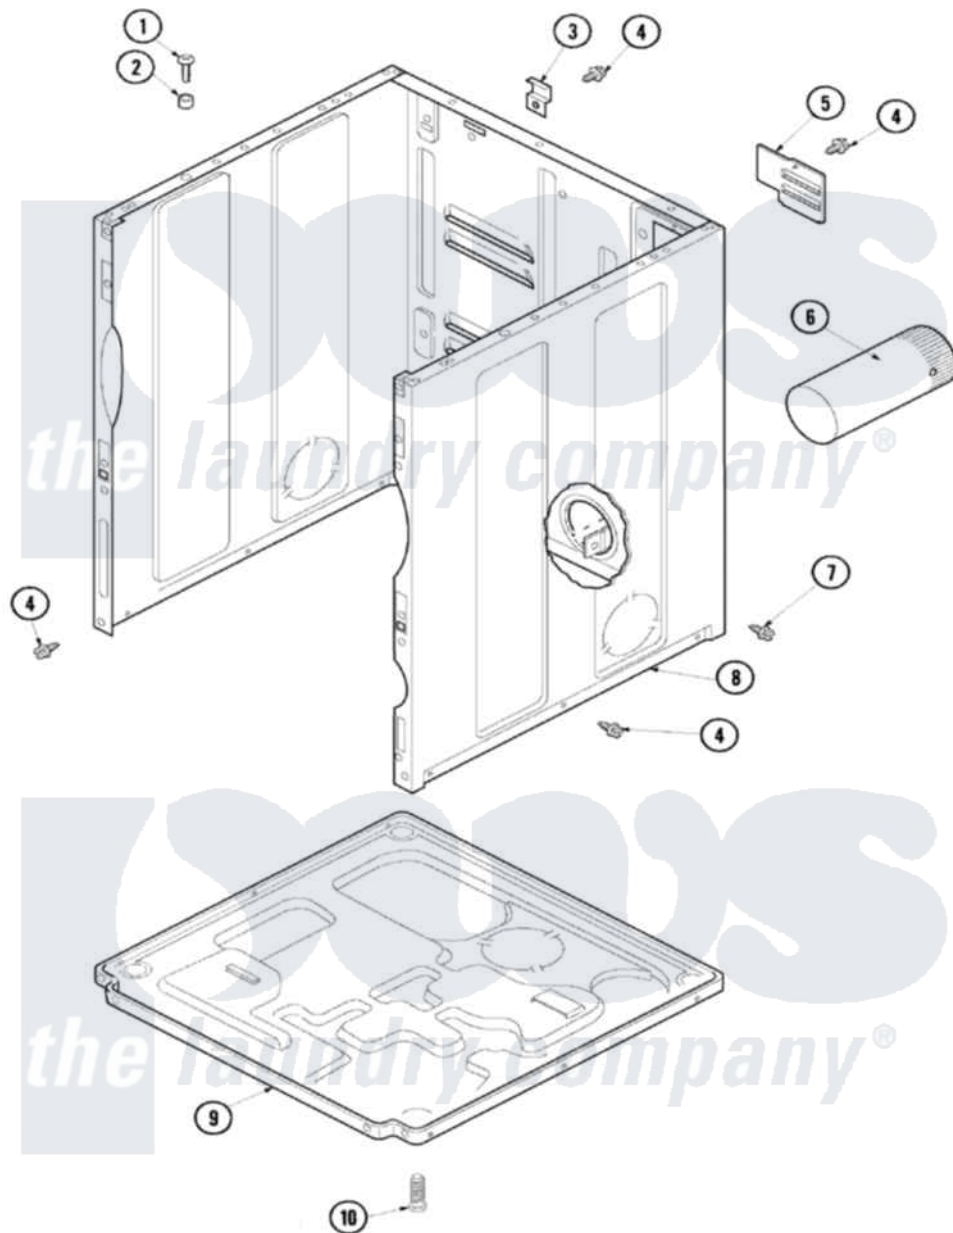

# Amana ALG643RBC 01 - CABINET AND BASE

Amana [Residential Amana ALG643RBC Dryer Parts](#) Parts Diagram 01 - CABINET AND BASE  
 Click on the part number to view part

Item	Original Part Number	Replaced By	Status	Part Description
1	32671	<a href="#">Y014874</a>		Screw, Idler Arm And Sleeve
2	<a href="#">505187</a>			Locator, Panel
3	<a href="#">500003</a>			Hinge, Top
4	503661	<a href="#">27001200</a>		Screw
5	<a href="#">503293</a>			Plate, Access Cover
6	<a href="#">505518</a>			Duct, Exhaust
7	<a href="#">503688</a>			Screw, 10B-16 X .34 I
8	<a href="#">40076402CP</a>			Cabinet, Dryer And Washer
9	<a href="#">500070</a>			Base, Dryer
10	<a href="#">Y500101</a>			Leg, Leveling