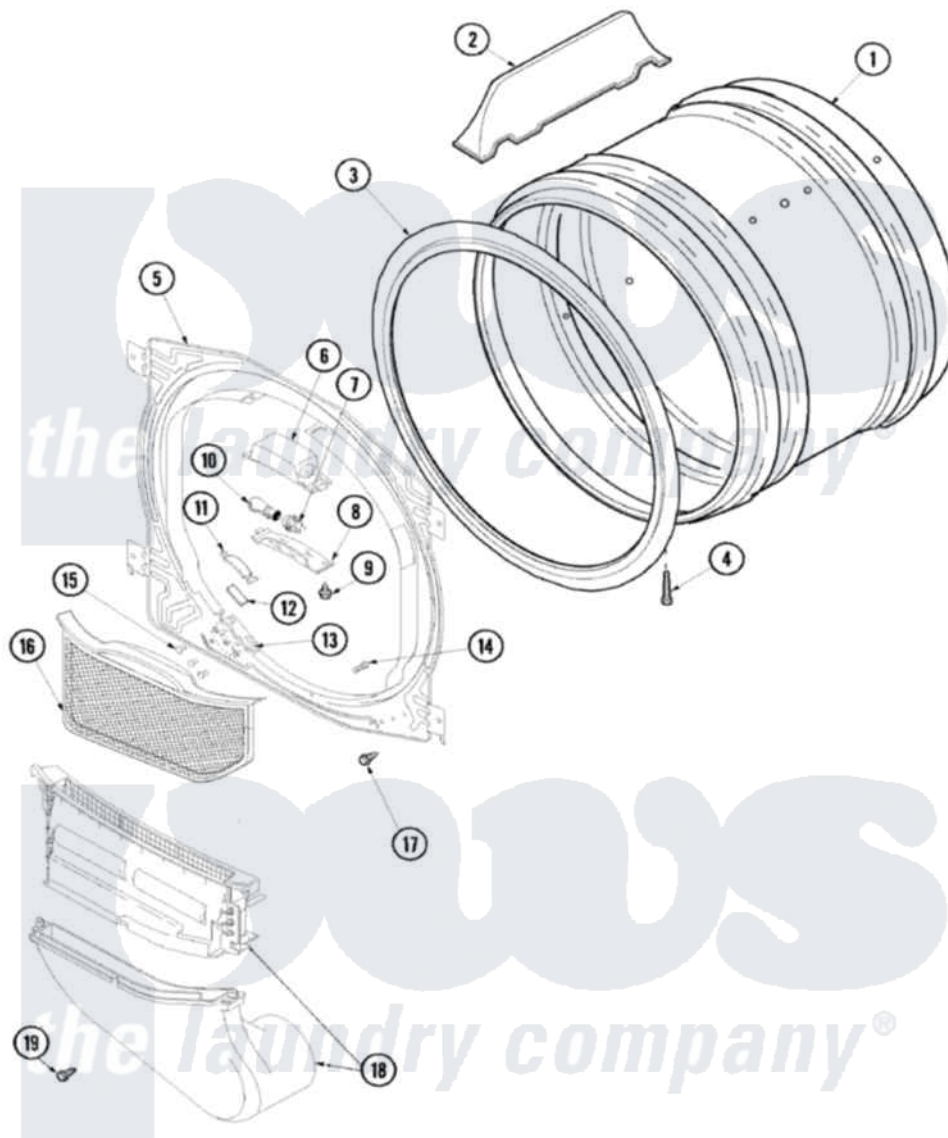

Amana ALG643RBC 04 - FRONT BULKHEAD, AIR DUCT & DRUM

Amana [Residential Amana ALG643RBC Dryer Parts](#) Parts Diagram 04 - FRONT BULKHEAD, AIR DUCT & DRUM
 Click on the part number to view part

Item	Original Part Number	Replaced By	Status	Part Description
1	504468P		Not Available	CYLINDER ASSEMBLY (STAINLESS)
2	503703	12002559		Baffle Kit
3	501801	37001132		Seal, Cylinder
4	Y62588			Screw, 10BT-12 X 1 Tap
5	503616WP			Assembly, Frt Bulkhead
6	503622	Y504452		Light Assembly
7	Y504452			Light Assembly
8	40094301			Lens, Light
9	500227	505295		Screw, No.8ab-16 x 3/4 PH
10	Y60954	67001316		Bulb, Light
11	40116501	37001298		Glide- Dry
12	500121	510189		Pad Felt
13	37001036			Bracket, Cylinder Glide
14	500226			Screw, 8b-16 x 5/8 Tap
15	37001031	3370225		Screw
16	40124401	37001142		Filter, Lint

17 [503688](#)

Screw, 10B-16 X .34 I

18 Y504806

[37001141](#)

Air Duct Assembly

19 [501285](#)

Screw, No.12 X 9/16-Pla