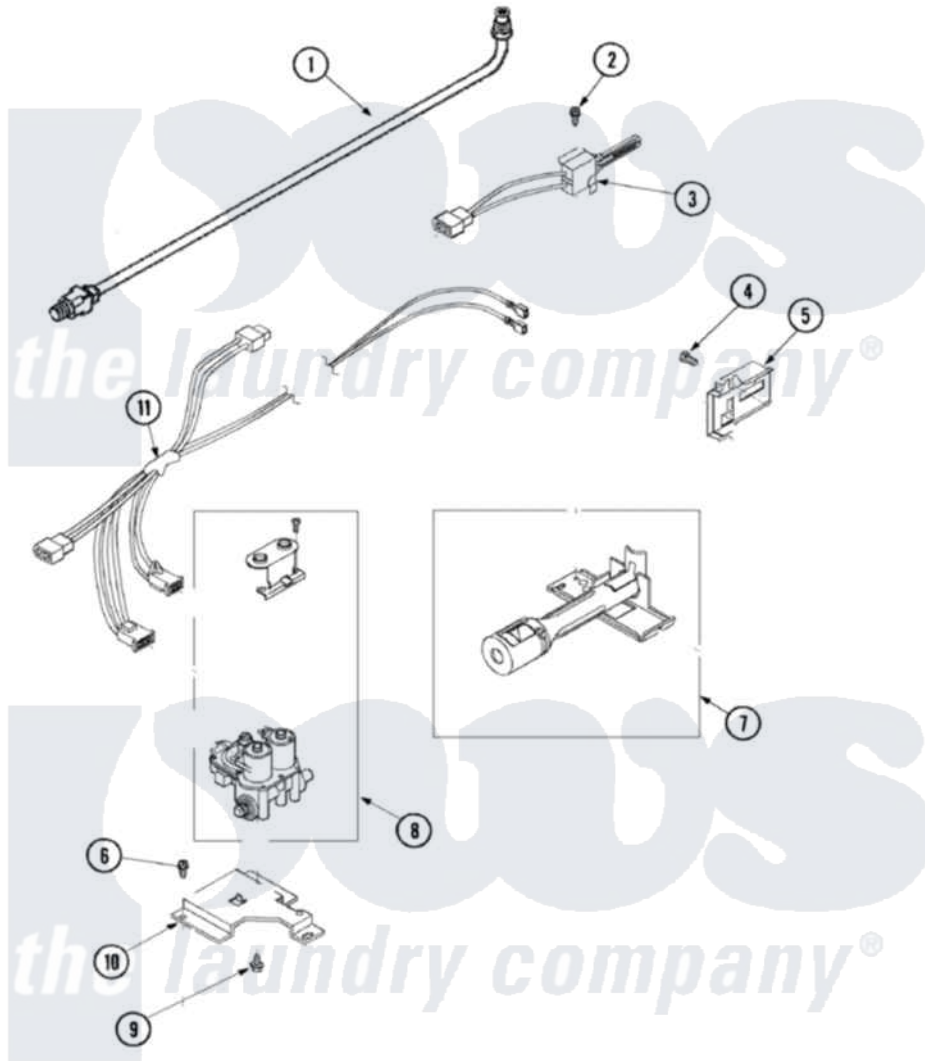

# Amana ALG643RBC 05 - GAS VALVE & IGNITER

Amana Residential Amana ALG643RBC Dryer Parts Parts Diagram 05 - GAS VALVE & IGNITER  
 Click on the part number to view part

Item	Original Part Number	Replaced By	Status	Part Description
1	37001001	<a href="#">37001127</a>		Valve And Pipe Assembly
2	51782		Not Available	SCREW, 6B-20X5/16
3	40069801P	<a href="#">37001308</a>		Ignitor
4	23222	<a href="#">3177991</a>		Screw
5	Y56231	<a href="#">338906</a>		Radiant, Sensor
6	<a href="#">503688</a>			Screw, 10B-16 X .34 I
7	Y56234	<a href="#">37001304</a>		Burner Ign
8	<a href="#">37001002</a>			Assembly, Gas Valve
"	12001349	<a href="#">279834</a>		Coil-Valve
9	56124	<a href="#">3370225</a>		Screw
10	<a href="#">500821</a>			Bracket, Mounting-Gas
11	<a href="#">37001007</a>			Harness, Wire