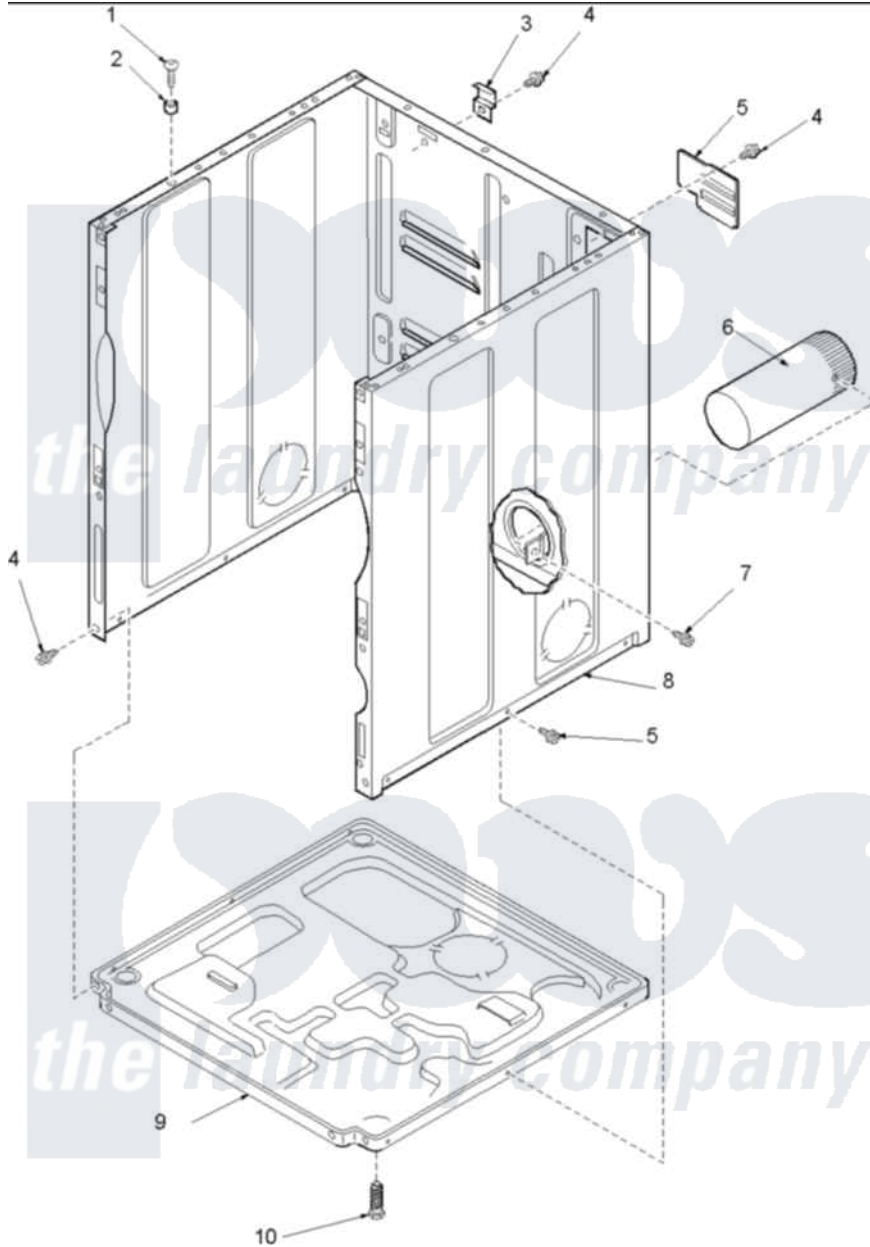

# Amana ALG643RBC (BOM: PALG643RBC) 01 - CABINET AND BASE

Amana Residential Amana ALG643RBC (BOM: PALG643RBC) Dryer Parts Parts Diagram 01 - CABINET AND BASE  
 Click on the part number to view part

Item	Original Part Number	Replaced By	Status	Part Description
1	32671	<a href="#">Y014874</a>		Screw, Idler Arm And Sleeve
2	<a href="#">505187</a>			Locator, Panel
3	<a href="#">500003</a>			Hinge, Top
5	<a href="#">503293</a>			Plate, Access Cover
6	<a href="#">505518</a>			Duct, Exhaust
8	40076402C	<a href="#">40076402CP</a>		Cabinet, Dryer And Washer
9	<a href="#">500070</a>			Base, Dryer
10	<a href="#">Y500101</a>			Leg, Leveling
NI	<a href="#">38384</a>			Relief, Strain
"	502014	<a href="#">502014P</a>		Assembly, Power Cord