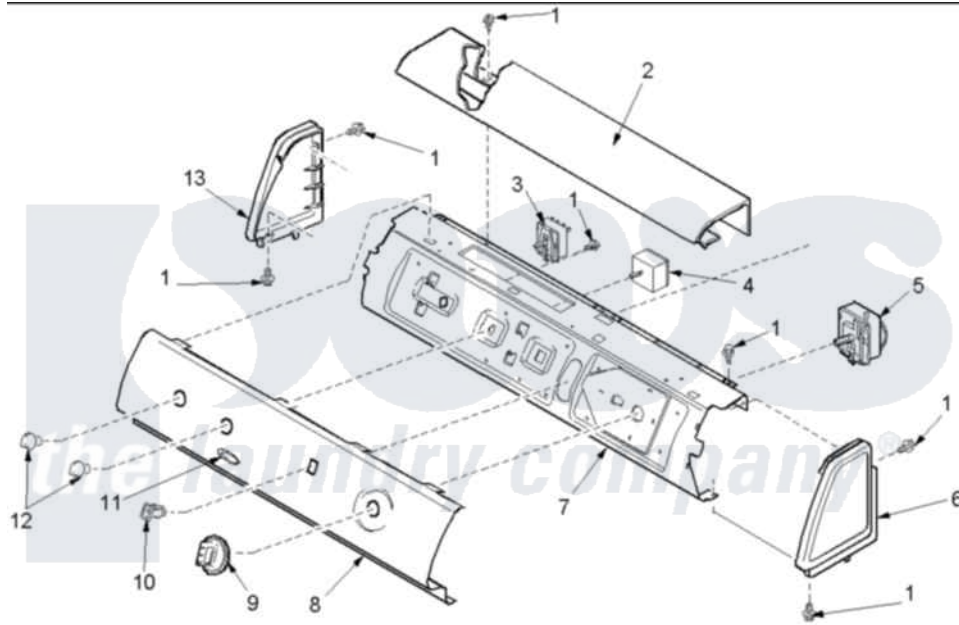

# Amana ALG643RBC (BOM: PALG643RBC) 02 - CONTROL PANEL

Amana Residential Amana ALG643RBC (BOM: PALG643RBC) Dryer Parts Parts Diagram 02 - CONTROL PANEL

Click on the part number to view part

Item	Original Part Number	Replaced By	Status	Part Description
2	<a href="#">503674C</a>			Cover, Top
3	<a href="#">40084201</a>			Switch, Temp Selector
4	<a href="#">40070501</a>			Buzzer, Adjustable
5	40112701	<a href="#">R0000410</a>		Timer
6	40012701C		Not Available	ENDCAP (RT-BSQ)
7	<a href="#">40039610</a>			Panel, Support
8	<a href="#">40092101C</a>			Panel, Graphic
9	<a href="#">40013601C</a>			Assembly, Timer Knob
10	38424L	<a href="#">38424W</a>		Switch, Rocker
11	<a href="#">40083301</a>			Medallion
12	<a href="#">40013402C</a>			Knob, Selector
13	40012702C		Not Available	ENDCAP (LT-BSQ)
NI	<a href="#">40011702</a>			Harness, Wire