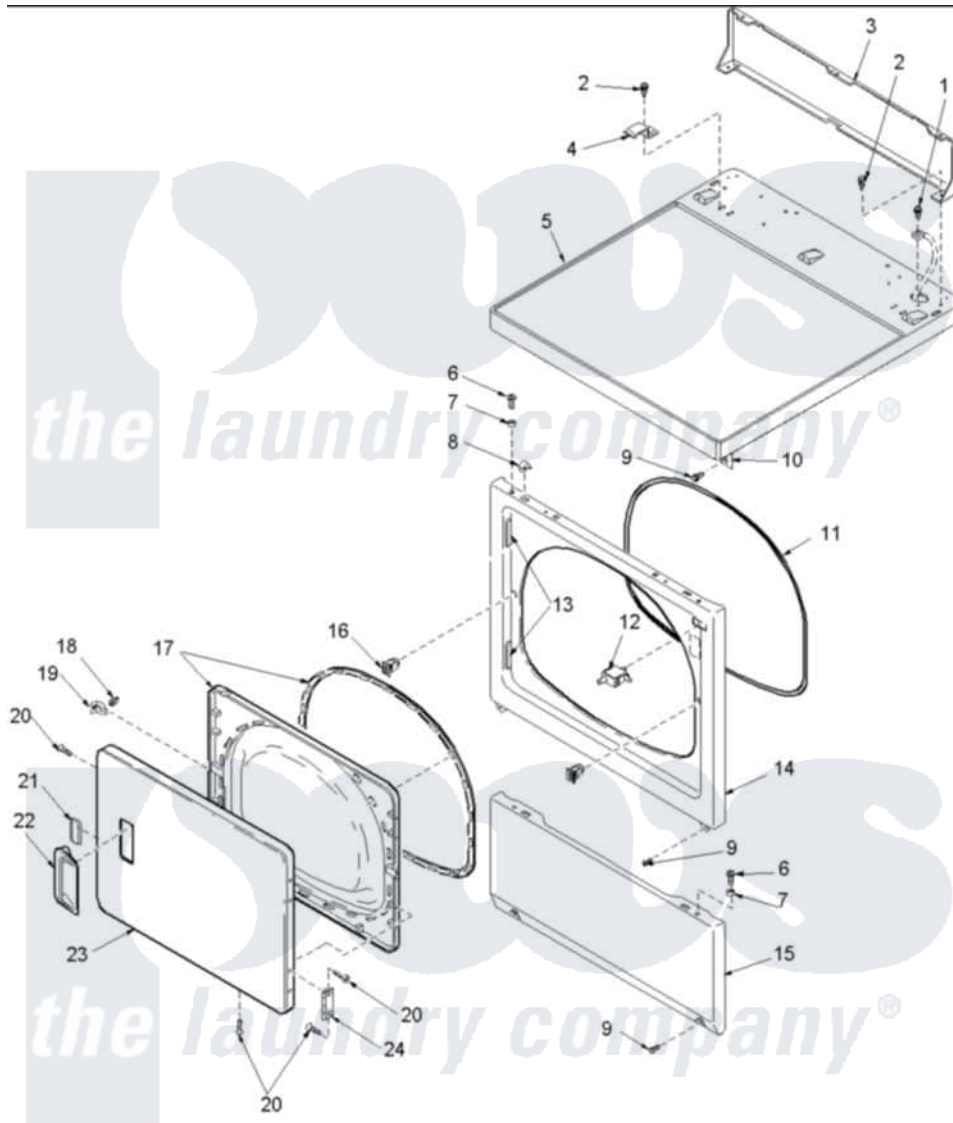

**Amana ALG643RBC (BOM: PALG643RBC) 03 - DOOR AND FRONT, ACCESS, AND TOP PANELS**

Amana Residential Amana ALG643RBC (BOM: PALG643RBC) Dryer Parts Parts Diagram 03 - DOOR AND FRONT, ACCESS, AND TOP PANELS  
 Click on the part number to view part

Item	Original Part Number	Replaced By	Status	Part Description
3	<a href="#">40121401</a>			Panel, Home Hood Back
4	<a href="#">Y503876</a>			Clip, Hold Down
5	40070301C	<a href="#">37001033</a>		Panel, Top
6	32671	<a href="#">Y014874</a>		Screw, Idler Arm And Sleeve
7	<a href="#">505187</a>			Locator, Panel
8	56080	<a href="#">22001650</a>		Fastener, Spring
10	<a href="#">40130801</a>			Bracket, Top Mount
11	504005	<a href="#">511056</a>		Seal Front Panel
12	Y504570	<a href="#">W10169313</a>		Switch-Dor
13	<a href="#">503126</a>			Plug, Hinge Hole
14	503656C	<a href="#">503656CP</a>		Panel, Front
15	40045301C	<a href="#">40045301CP</a>		Panel, Access
16	54660	<a href="#">LA-1003</a>		Door Catch Kit
17	503643W	<a href="#">37001028</a>		Seal And Liner, Assembly
18	500039	<a href="#">510181</a>		Strike Doormetal