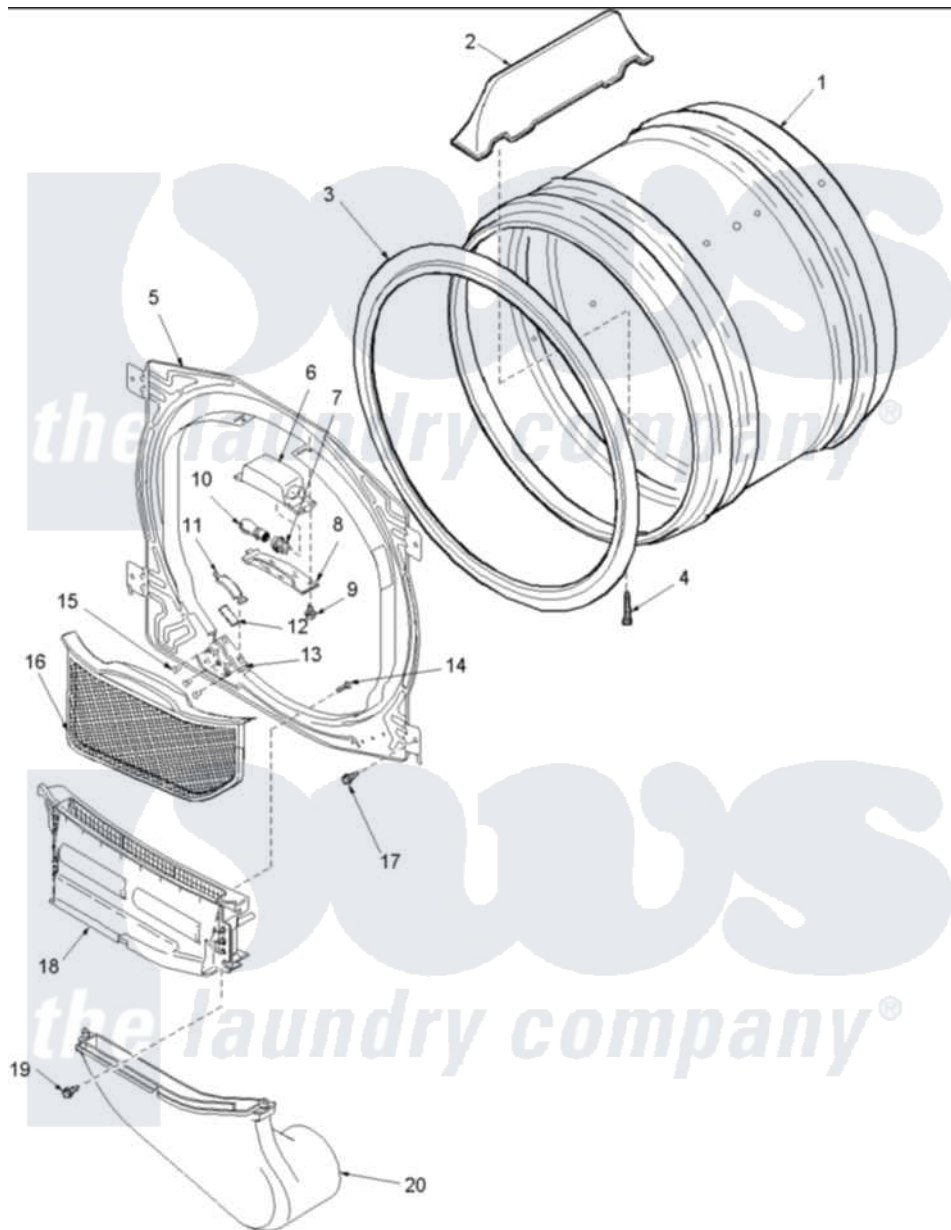

# Amana ALG643RBC (BOM: PALG643RBC) 04 - FRONT BULKHEAD, AIR DUCT & DRUM

Amana Residential Amana ALG643RBC (BOM: PALG643RBC) Dryer Parts Parts Diagram 04 - FRONT BULKHEAD, AIR DUCT & DRUM

Click on the part number to view part

Item	Original Part Number	Replaced By	Status	Part Description
1	Y504468		Not Available	ASSY CYLINDER
2	503703	<a href="#">12002559</a>		Baffle Kit
3	501801	<a href="#">37001132</a>		Seal, Cylinder
4	<a href="#">Y62588</a>			Screw, 10BT-12 X 1 Tap
5	503616W	<a href="#">503616WP</a>		Assembly, Frt Bulkhead
6	503622	<a href="#">Y504452</a>		Light Assembly
7	504458	<a href="#">Y504452</a>		Light Assembly
8	<a href="#">40094301</a>			Lens, Light
9	500227	<a href="#">505295</a>		Screw, No.8ab-16 x 3/4 PH
10	Y60954	<a href="#">67001316</a>		Bulb, Light
11	40116501	<a href="#">37001298</a>		Glide- Dry
12	500121	<a href="#">510189</a>		Pad Felt
13	<a href="#">37001036</a>			Bracket, Cylinder Glide
15	37001031	<a href="#">3370225</a>		Screw
16	Y503627	<a href="#">37001142</a>		Filter, Lint