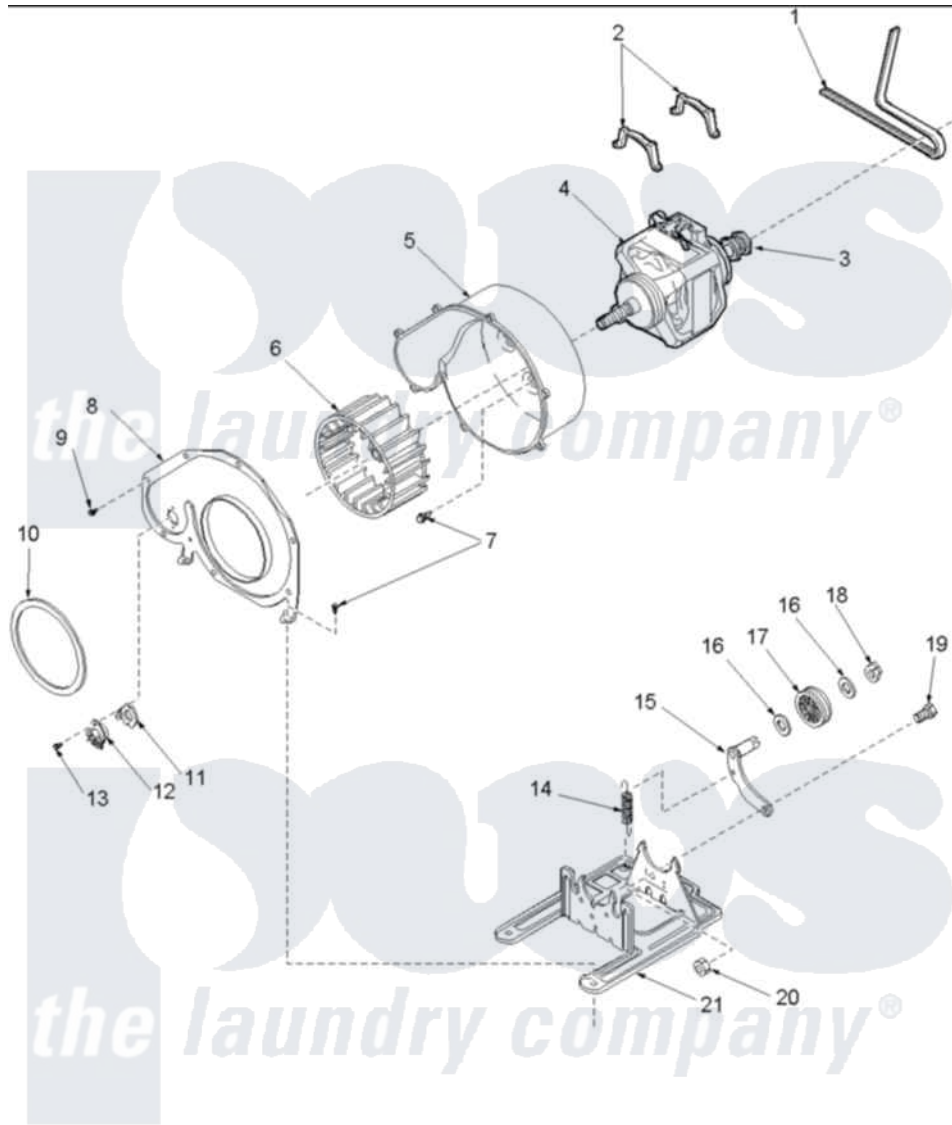

Amana ALG643RBC (BOM: PALG643RBC) 06 - MOTOR AND FAN ASSEMBLIES

Amana Residential Amana ALG643RBC (BOM: PALG643RBC) Dryer Parts Parts Diagram 06 - MOTOR AND FAN ASSEMBLIES

[Click on the part number to view part](#)

Item	Original Part Number	Replaced By	Status	Part Description
1	40111201			Belt, Cylinder
2	Y58047	660658		Clamp, Motor Mounting 343481 685441
4	40099801	2200376		Motor
5	56020			Housing, Blower
6	56000	510139P		Assembly Blower Fan Package
8	500078	511969P		Kit Blower Housing And Cover
10	40090001	37001119		Seal, Blower Housing
11	61623			Thermostat, Heater-BR
12	503979			Thermostat
13	31260			Screw, No.8 X 3/8 Ind H
14	56076			Spring, Idler
15	40113501	37001144		Assembly- Idler
16	52549			Washer, 501 ID X3/4 Odx

17	Y54414		Assembly, Wheel And Bearing
18	23748		Ring, Retaining
19	500824		Screw, 1/4-20 Unc Hex
20	52566	27001225	Nut, Jam Mid Lock 1/4-20
21	503613		Mount, Motor