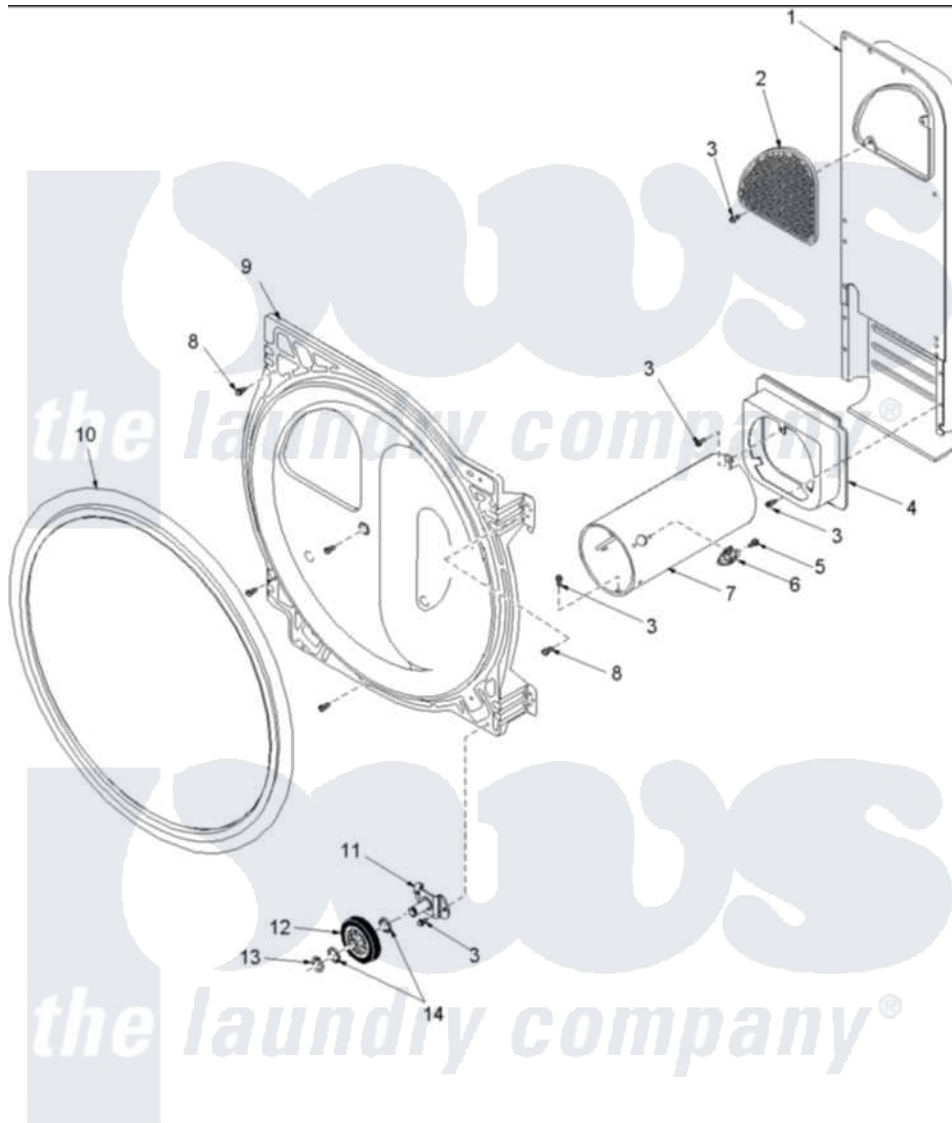

**Amana ALG643RBC (BOM: PALG643RBC) 07 - REAR BULKHEAD, ROLLERS & AIR DUCT ASSY**

Amana Residential Amana ALG643RBC (BOM: PALG643RBC) Dryer Parts Parts Diagram 07 - REAR BULKHEAD, ROLLERS & AIR DUCT ASSY  
 Click on the part number to view part

Item	Original Part Number	Replaced By	Status	Part Description
1	503490	<a href="#">503605</a>		Assembly, Heater Duct
2	500074	<a href="#">503605</a>		Assembly, Heater Duct
4	500122	<a href="#">510101</a>		Shroud Heat Duct
5	51782		Not Available	SCREW, 6B-20X5/16
6	<a href="#">Y61886</a>			Thermostat, Limit-Blk
7	Y61888	<a href="#">37001303</a>		Duct- Comb
9	504801W	<a href="#">502614WP</a>		Bulkhead, Rear
10	501801	<a href="#">37001132</a>		Seal, Cylinder
11	500155	<a href="#">40113601</a>		Assembly, Roller Brkt
12	500214	<a href="#">37001042</a>		Assembly, Cylinder Roller
13	<a href="#">23748</a>			Ring, Retaining