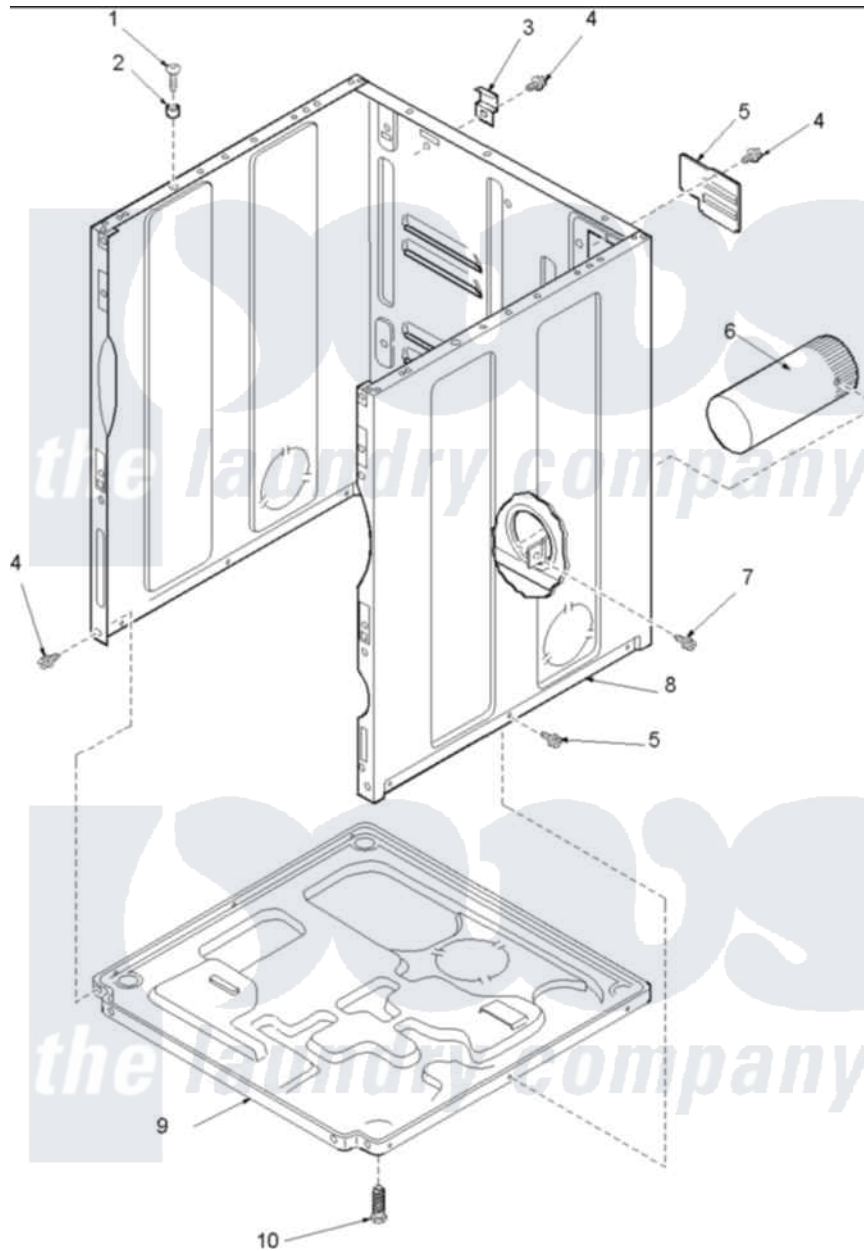

# Amana ALG643RBC (BOM: PALG643RBC1) 01 - CABINET AND BASE

Amana Residential Amana ALG643RBC (BOM: PALG643RBC1) Dryer Parts Parts Diagram 01 - CABINET AND BASE  
 Click on the part number to view part

Item	Original Part Number	Replaced By	Status	Part Description
1	32671	<a href="#">Y014874</a>		Screw, Idler Arm And Sleeve
2	<a href="#">505187</a>			Locator, Panel
3	<a href="#">500003</a>			Hinge, Top
5	<a href="#">503293</a>			Plate, Access Cover
6	<a href="#">505518</a>			Duct, Exhaust
8	40076402C	<a href="#">40076402CP</a>		Cabinet, Dryer And Washer
9	<a href="#">500070</a>			Base, Dryer
10	<a href="#">Y500101</a>			Leg, Leveling
NI	<a href="#">38384</a>			Relief, Strain
"	502014	<a href="#">502014P</a>		Assembly, Power Cord