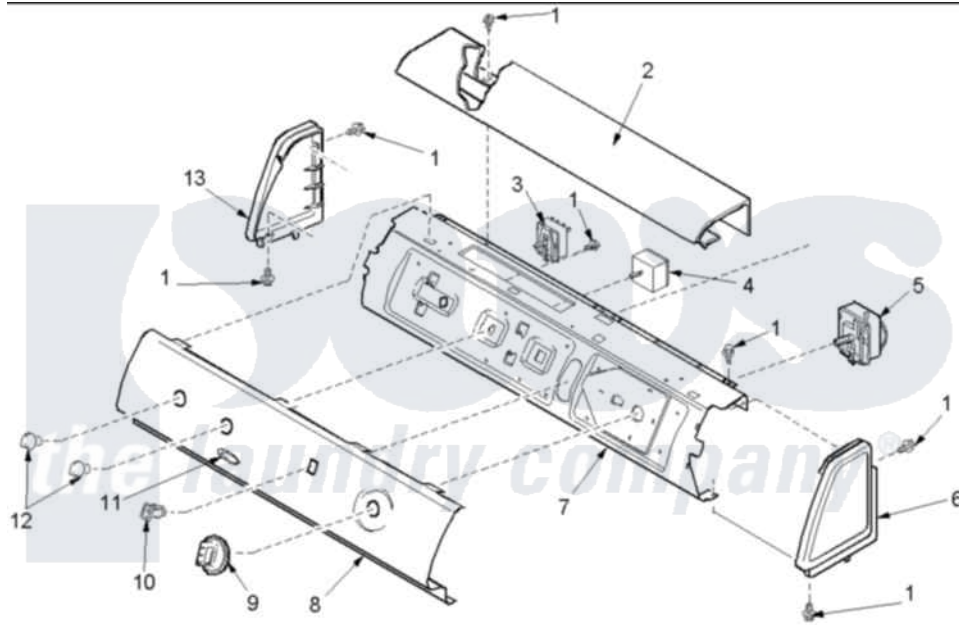

Amana ALG643RBC (BOM: PALG643RBC1) 02 - CONTROL PANEL

Amana Residential Amana ALG643RBC (BOM: PALG643RBC1) Dryer Parts Parts Diagram 02 - CONTROL PANEL

Click on the part number to view part

Item	Original Part Number	Replaced By	Status	Part Description
2	503674C			Cover, Top
3	40084201			Switch, Temp Selector
4	40070501			Buzzer, Adjustable
5	40112701	R0000410		Timer
6	40012701C		Not Available	ENDCAP (RT-BSQ)
7	40039610			Panel, Support
8	40092101C			Panel, Graphic
9	40013601C			Assembly, Timer Knob
10	38424L	38424W		Switch, Rocker
11	40083301			Medallion
12	40013402C			Knob, Selector
13	40012702C		Not Available	ENDCAP (LT-BSQ)
NI	40011702			Harness, Wire