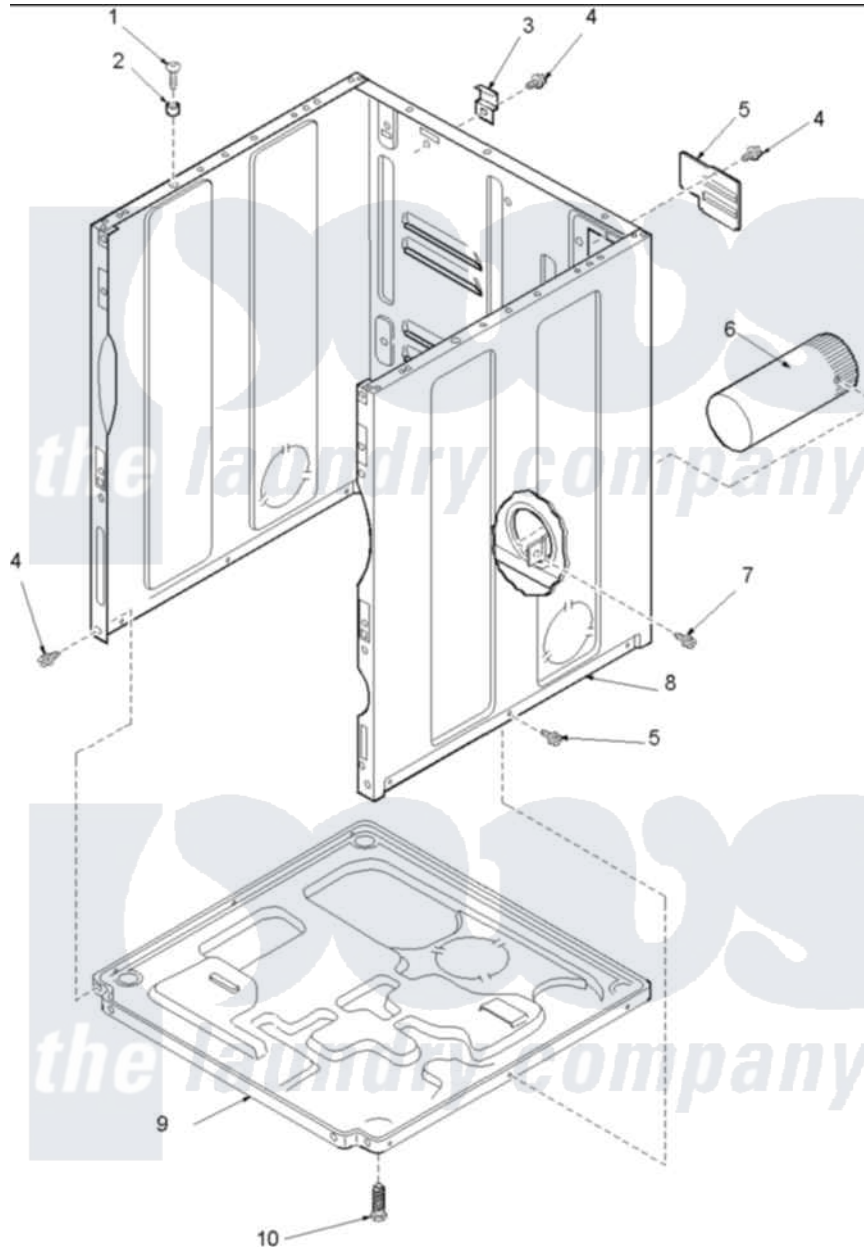

# Amana ALG643RBW (BOM: PALG643RBW) 01 - CABINET AND BASE

Amana Residential Amana ALG643RBW (BOM: PALG643RBW) Dryer Parts Parts Diagram 01 - CABINET AND BASE  
 Click on the part number to view part

Item	Original Part Number	Replaced By	Status	Part Description
1	32671	<a href="#">Y014874</a>		Screw, Idler Arm And Sleeve
2	<a href="#">505187</a>			Locator, Panel
3	<a href="#">500003</a>			Hinge, Top
5	<a href="#">503293</a>			Plate, Access Cover
6	<a href="#">505518</a>			Duct, Exhaust
8	40076402W	<a href="#">37001284</a>		Cabinet As Pack
9	<a href="#">500070</a>			Base, Dryer
10	<a href="#">Y500101</a>			Leg, Leveling
NI	<a href="#">38384</a>			Relief, Strain
"	502014	<a href="#">502014P</a>		Assembly, Power Cord