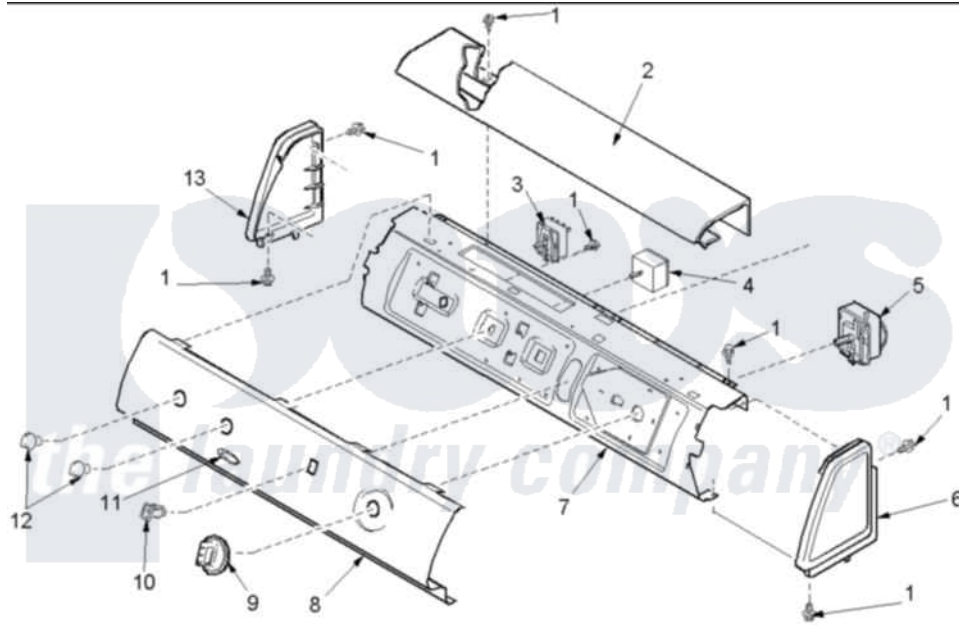

# Amana ALG643RBW (BOM: PALG643RBW) 02 - CONTROL PANEL

Amana Residential Amana ALG643RBW (BOM: PALG643RBW) Dryer Parts Parts Diagram 02 - CONTROL PANEL

Click on the part number to view part

Item	Original Part Number	Replaced By	Status	Part Description
2	<a href="#">503674W</a>			Cover, Top
3	<a href="#">40084201</a>			Switch, Temp Selector
4	<a href="#">40070501</a>			Buzzer, Adjustable
5	40112701	<a href="#">R0000410</a>		Timer
6	40012701W		Not Available	ENDCAP (RT-WHT)
7	<a href="#">40039610</a>			Panel, Support
8	<a href="#">40071303W</a>			Panel, Graphic
9	40013601W	<a href="#">37001064</a>		Knob- Time
10	<a href="#">38424W</a>			Switch, Rocker
11	<a href="#">40083301</a>			Medallion
12	40013402W	<a href="#">37001065</a>		Knob- Sele
13	<a href="#">40012702W</a>			Endcap
NI	<a href="#">40011702</a>			Harness, Wire