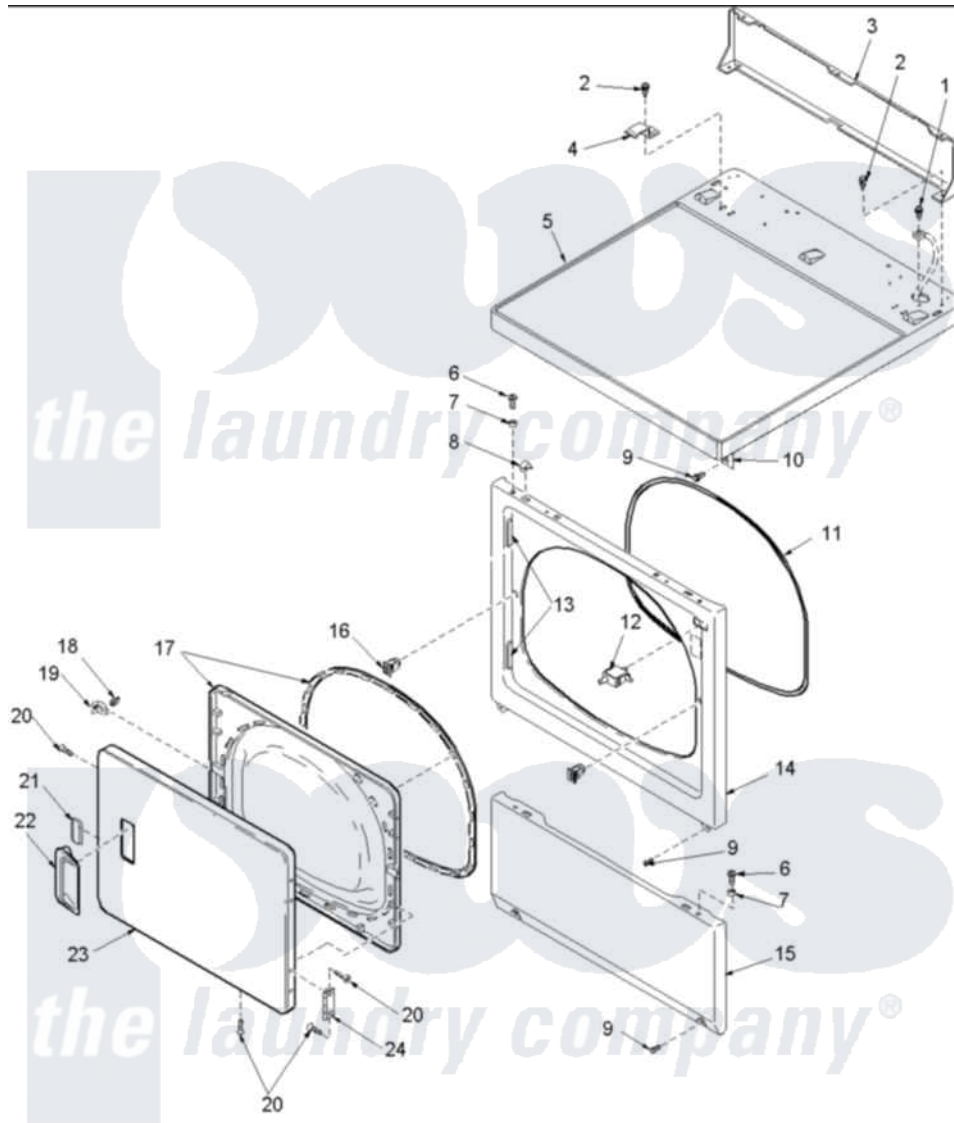

Amana ALG643RBW (BOM: PALG643RBW) 03 - DOOR AND FRONT, ACCESS, AND TOP PANELS

Amana Residential Amana ALG643RBW (BOM: PALG643RBW) Dryer Parts Parts Diagram 03 - DOOR AND FRONT, ACCESS, AND TOP PANELS
 Click on the part number to view part

Item	Original Part Number	Replaced By	Status	Part Description
3	40121401			Panel, Home Hood Back
4	Y503876			Clip, Hold Down
5	40070301W	37001027		Panel, Top
6	32671	Y014874		Screw, Idler Arm And Sleeve
7	505187			Locator, Panel
8	56080	22001650		Fastener, Spring
10	40130801			Bracket, Top Mount
11	504005	511056		Seal Front Panel
12	Y504570	W10169313		Switch-Dor
13	503126			Plug, Hinge Hole
14	503656W	503656WP		Panel, Front
15	40045301W	40045301WP		Panel, Access
16	54660	LA-1003		Door Catch Kit
17	503643W	37001028		Seal And Liner, Assembly
18	500039	510181		Strike Doormetal