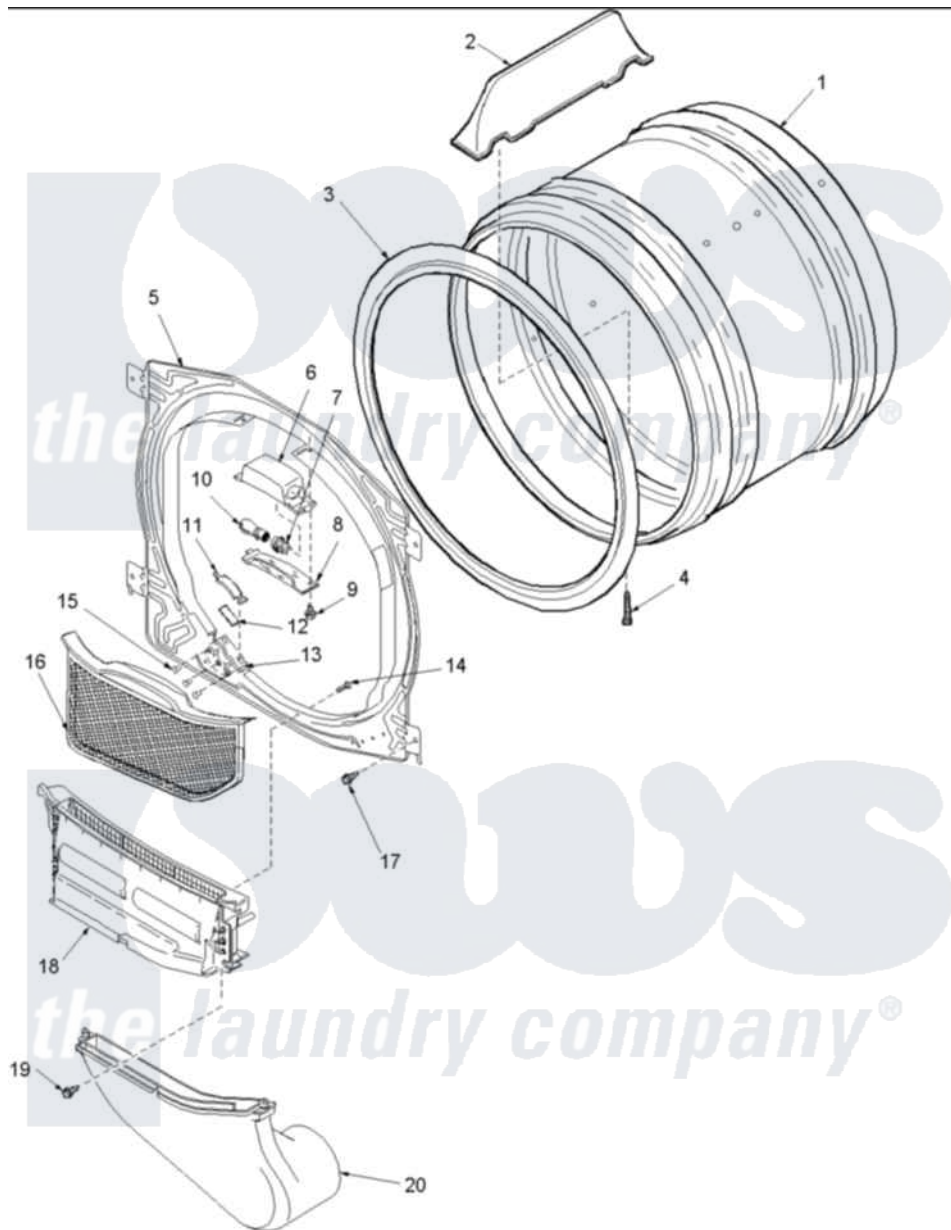

# Amana ALG643RBW (BOM: PALG643RBW) 04 - FRONT BULKHEAD, AIR DUCT & DRUM

Amana Residential Amana ALG643RBW (BOM: PALG643RBW) Dryer Parts Parts Diagram 04 - FRONT BULKHEAD, AIR DUCT & DRUM  
 Click on the part number to view part

Item	Original Part Number	Replaced By	Status	Part Description
1	Y504468		Not Available	ASSY CYLINDER
2	503703	<a href="#">12002559</a>		Baffle Kit
3	501801	<a href="#">37001132</a>		Seal, Cylinder
4	<a href="#">Y62588</a>			Screw, 10BT-12 X 1 Tap
5	503616W	<a href="#">503616WP</a>		Assembly, Frt Bulkhead
6	503622	<a href="#">Y504452</a>		Light Assembly
7	504458	<a href="#">Y504452</a>		Light Assembly
8	<a href="#">40094301</a>			Lens, Light
9	500227	<a href="#">505295</a>		Screw, No.8ab-16 x 3/4 PH
10	Y60954	<a href="#">67001316</a>		Bulb, Light
11	40116501	<a href="#">37001298</a>		Glide- Dry
12	500121	<a href="#">510189</a>		Pad Felt
13	<a href="#">37001036</a>			Bracket, Cylinder Glide
15	37001031	<a href="#">3370225</a>		Screw
16	Y503627	<a href="#">37001142</a>		Filter, Lint