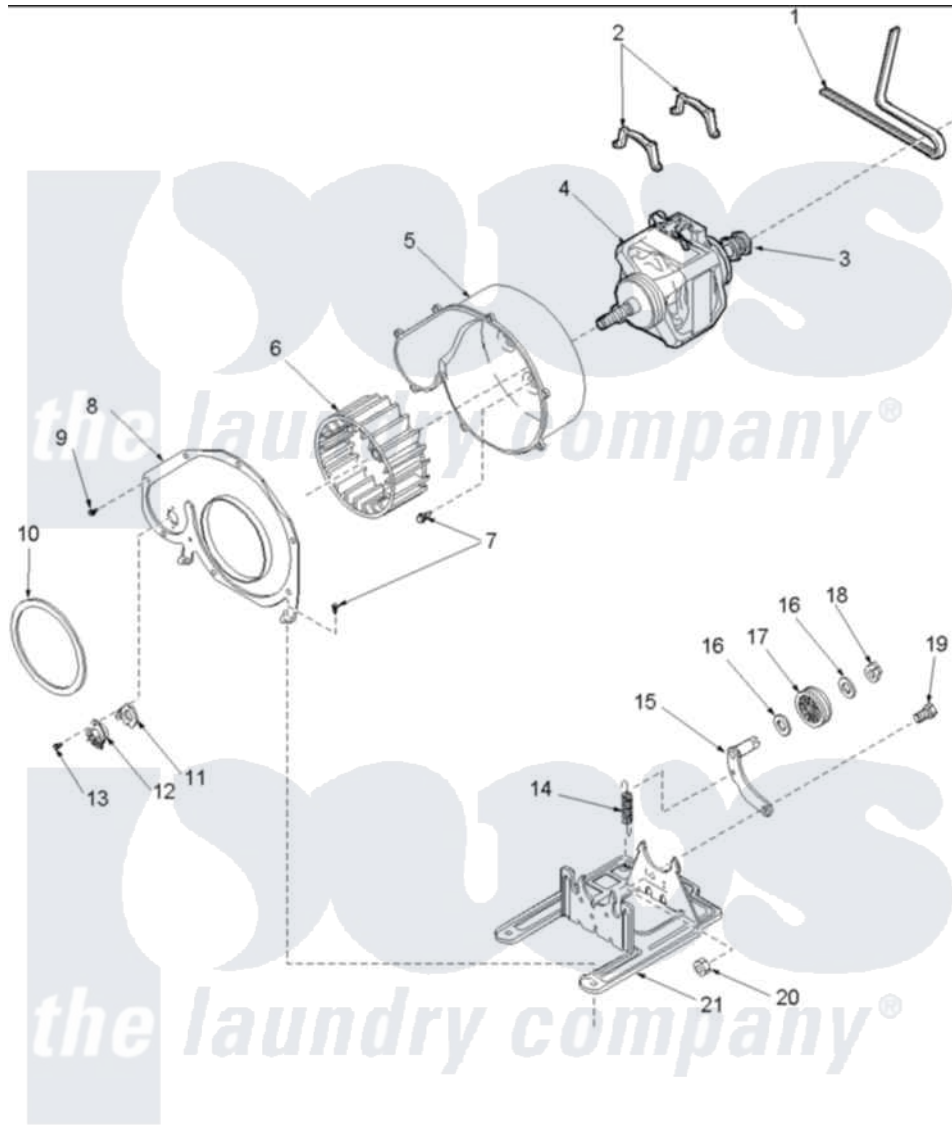

# Amana ALG643RBW (BOM: PALG643RBW) 06 - MOTOR AND FAN ASSEMBLIES

Amana Residential Amana ALG643RBW (BOM: PALG643RBW) Dryer Parts Parts Diagram 06 - MOTOR AND FAN ASSEMBLIES

Click on the part number to view part

Item	Original Part Number	Replaced By	Status	Part Description
1	<a href="#">40111201</a>			Belt, Cylinder
2	Y58047	<a href="#">660658</a>		Clamp, Motor Mounting 343481 685441
4	40099801	<a href="#">2200376</a>		Motor
5	<a href="#">56020</a>			Housing, Blower
6	56000	<a href="#">510139P</a>		Assembly Blower Fan Package
8	500078	<a href="#">511969P</a>		Kit Blower Housing And Cover
10	40090001	<a href="#">37001119</a>		Seal, Blower Housing
11	<a href="#">61623</a>			Thermostat, Heater-BR
12	<a href="#">503979</a>			Thermostat
13	<a href="#">31260</a>			Screw, No.8 X 3/8 Ind H
14	<a href="#">56076</a>			Spring, Idler
15	40113501	<a href="#">37001144</a>		Assembly- Idler
16	<a href="#">52549</a>			Washer, 501 ID X3/4 Odx

17	<a href="#">Y54414</a>		Assembly, Wheel And Bearing
18	<a href="#">23748</a>		Ring, Retaining
19	<a href="#">500824</a>		Screw, 1/4-20 Unc Hex
20	52566	<a href="#">27001225</a>	Nut, Jam Mid Lock 1/4-20
21	<a href="#">503613</a>		Mount, Motor