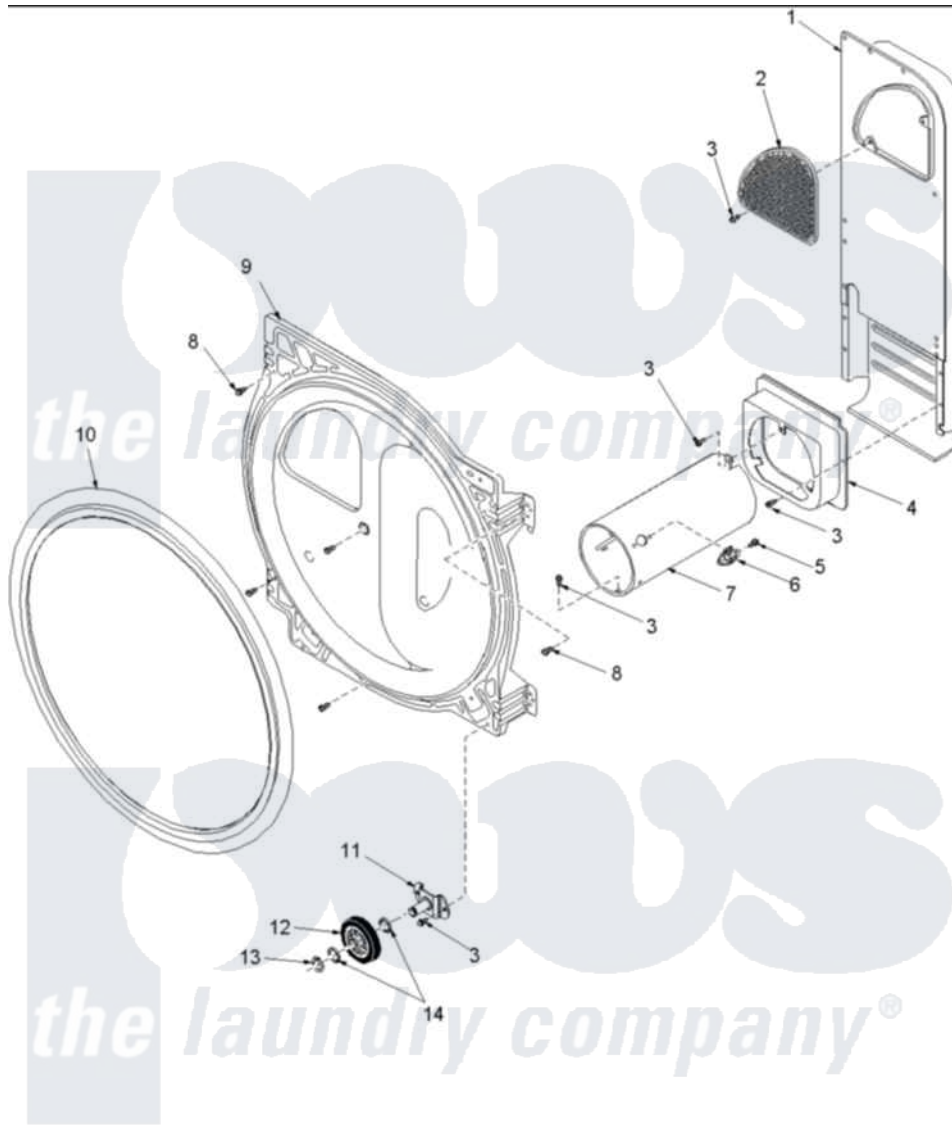

Amana ALG643RBW (BOM: PALG643RBW) 07 - REAR BULKHEAD, ROLLERS & AIR DUCT ASSY

Amana Residential Amana ALG643RBW (BOM: PALG643RBW) Dryer Parts Parts Diagram 07 - REAR BULKHEAD, ROLLERS & AIR DUCT ASSY
 Click on the part number to view part

Item	Original Part Number	Replaced By	Status	Part Description
1	503490	503605		Assembly, Heater Duct
2	500074	503605		Assembly, Heater Duct
4	500122	510101		Shroud Heat Duct
5	51782		Not Available	SCREW, 6B-20X5/16
6	Y61886			Thermostat, Limit-Blk
7	Y61888	37001303		Duct- Comb
9	504801W	502614WP		Bulkhead, Rear
10	501801	37001132		Seal, Cylinder
11	500155	40113601		Assembly, Roller Brkt
12	500214	37001042		Assembly, Cylinder Roller
13	23748			Ring, Retaining