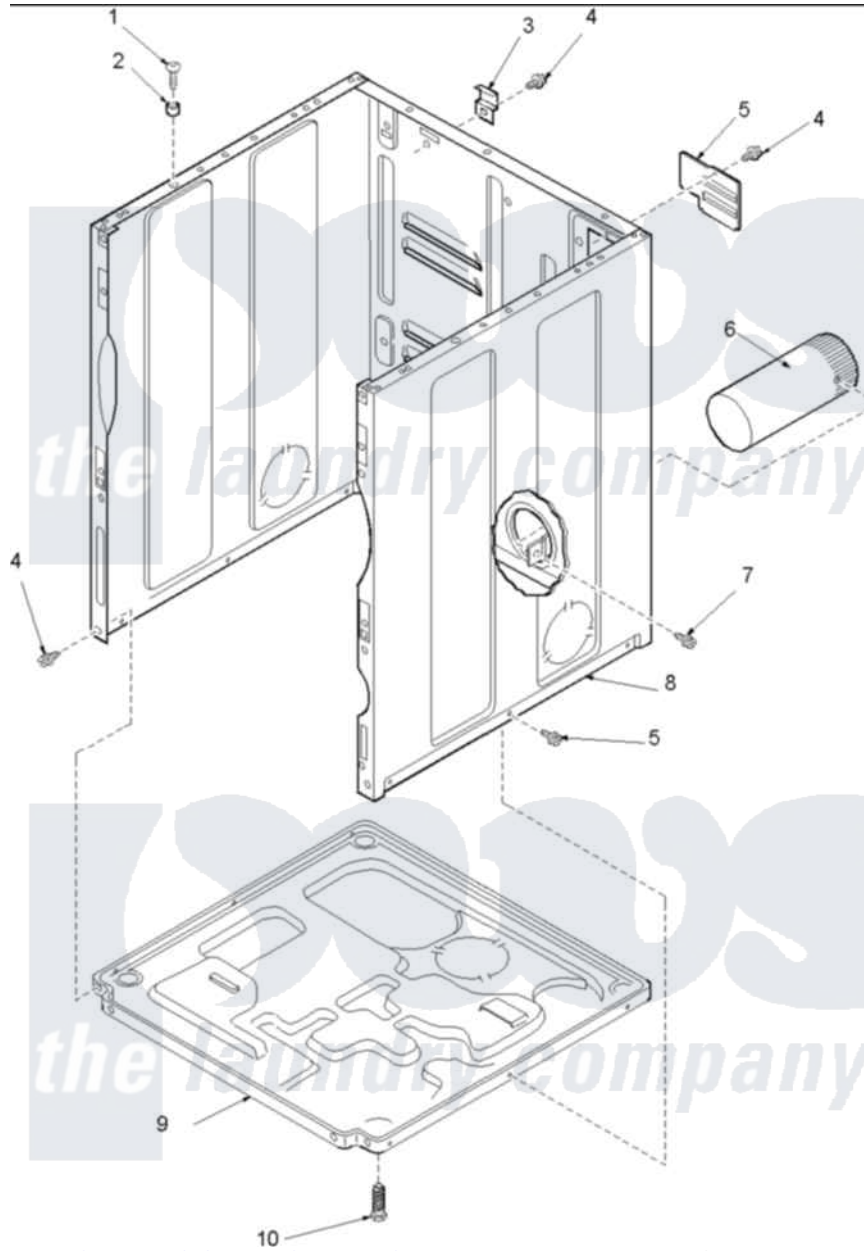

Amana ALG643RBW (BOM: PALG643RBW1) 01 - CABINET AND BASE

Amana Residential Amana ALG643RBW (BOM: PALG643RBW1) Dryer Parts Parts Diagram 01 - CABINET AND BASE

Click on the part number to view part

Item	Original Part Number	Replaced By	Status	Part Description
1	32671	Y014874		Screw, Idler Arm And Sleeve
2	505187			Locator, Panel
3	500003			Hinge, Top
5	503293			Plate, Access Cover
6	505518			Duct, Exhaust
8	40076402W	37001284		Cabinet As Pack
9	500070			Base, Dryer
10	Y500101			Leg, Leveling
NI	38384			Relief, Strain
"	502014	502014P		Assembly, Power Cord