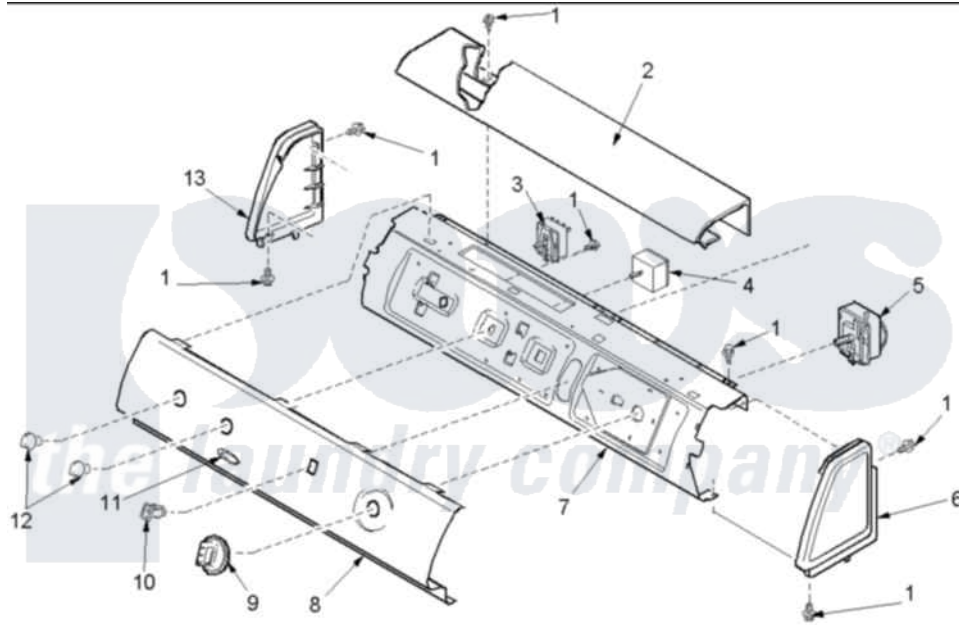

# Amana ALG643RBW (BOM: PALG643RBW1) 02 - CONTROL PANEL

Amana Residential Amana ALG643RBW (BOM: PALG643RBW1) Dryer Parts Parts Diagram 02 - CONTROL PANEL

[Click on the part number to view part](#)

Item	Original Part Number	Replaced By	Status	Part Description
2	<a href="#">503674W</a>			Cover, Top
3	<a href="#">40084201</a>			Switch, Temp Selector
4	<a href="#">40070501</a>			Buzzer, Adjustable
5	40112701	<a href="#">R0000410</a>		Timer
6	40012701W		Not Available	ENDCAP (RT-WHT)
7	<a href="#">40039610</a>			Panel, Support
8	<a href="#">40071303W</a>			Panel, Graphic
9	40013601W	<a href="#">37001064</a>		Knob- Time
10	<a href="#">38424W</a>			Switch, Rocker
11	<a href="#">40083301</a>			Medallion
12	40013402W	<a href="#">37001065</a>		Knob- Sele
13	<a href="#">40012702W</a>			Endcap
NI	<a href="#">40011702</a>			Harness, Wire