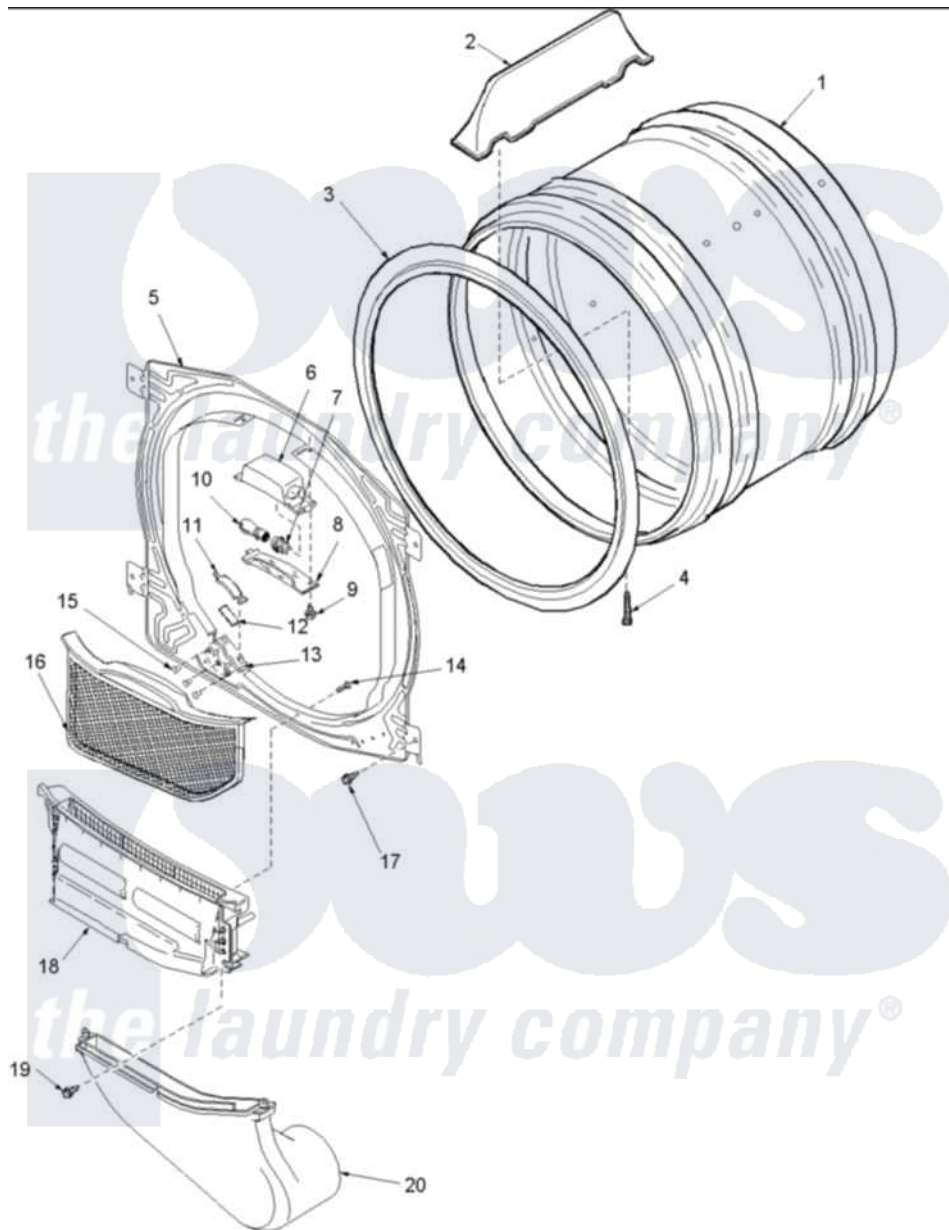

Amana ALG643RBW (BOM: PALG643RBW1) 04 - FRONT BULKHEAD, AIR DUCT & DRUM

Amana Residential Amana ALG643RBW (BOM: PALG643RBW1) Dryer Parts Parts Diagram 04 - FRONT BULKHEAD, AIR DUCT & DRUM
 Click on the part number to view part

Item	Original Part Number	Replaced By	Status	Part Description
1	Y504468		Not Available	ASSY CYLINDER
2	503703	12002559		Baffle Kit
3	501801	37001132		Seal, Cylinder
4	Y62588			Screw, 10BT-12 X 1 Tap
5	503616W	503616WP		Assembly, Frt Bulkhead
6	503622	Y504452		Light Assembly
7	504458	Y504452		Light Assembly
8	40094301			Lens, Light
9	500227	505295		Screw, No.8ab-16 x 3/4 PH
10	Y60954	67001316		Bulb, Light
11	40116501	37001298		Glide- Dry
12	500121	510189		Pad Felt
13	37001036			Bracket, Cylinder Glide
15	37001031	3370225		Screw
16	Y503627	37001142		Filter, Lint