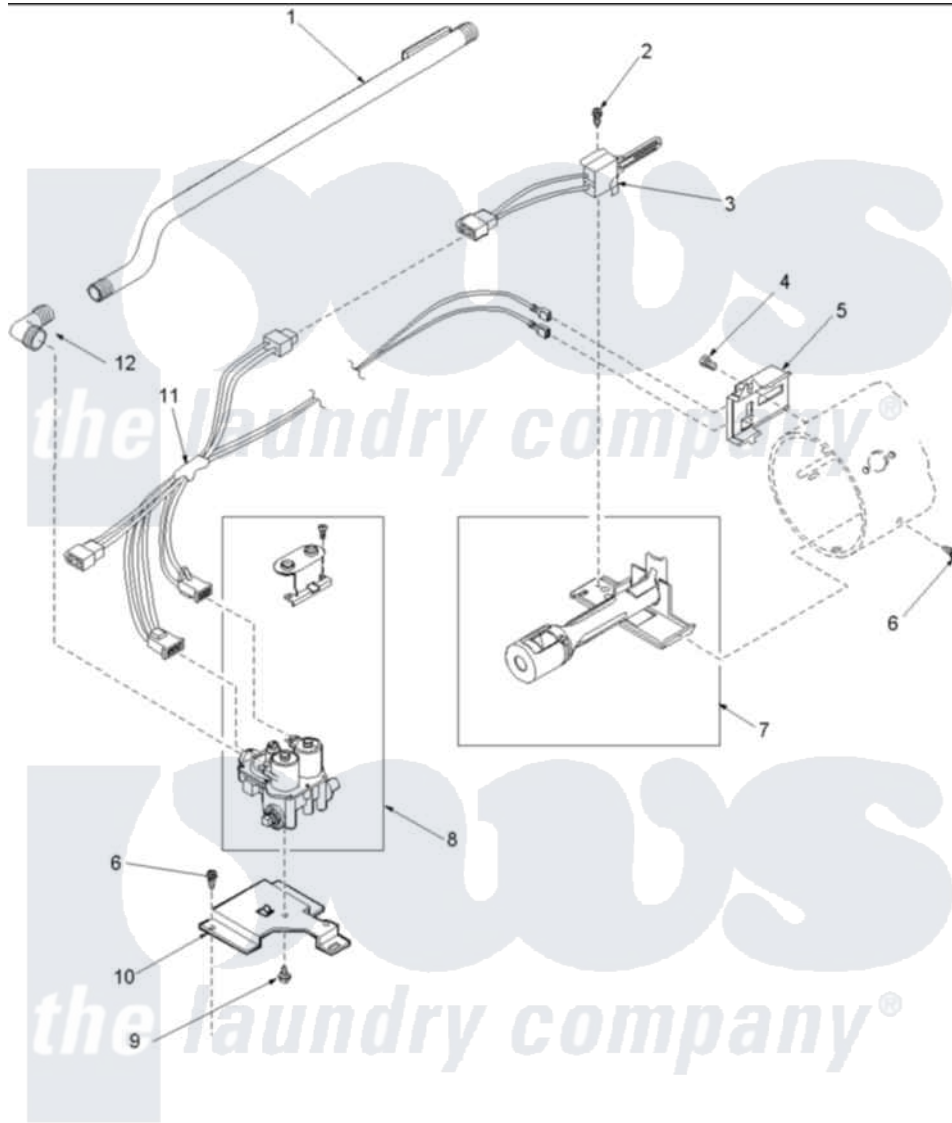

**Amana ALG643RBW (BOM: PALG643RBW1) 05 - GAS VALVE, IGNITER & GAS CONVERSION KIT**

Amana Residential Amana ALG643RBW (BOM: PALG643RBW1) Dryer Parts Parts Diagram 05 - GAS VALVE, IGNITER & GAS CONVERSION KIT  
 Click on the part number to view part

Item	Original Part Number	Replaced By	Status	Part Description
1	37001001	<a href="#">37001127</a>		Valve And Pipe Assembly
2	51782		Not Available	SCREW, 6B-20X5/16
3	40069801	<a href="#">37001308</a>		Ignitor
4	23222	<a href="#">3177991</a>		Screw
5	Y56231	<a href="#">338906</a>		Radiant, Sensor
6	<a href="#">503688</a>			Screw, 10B-16 X .34 I
7	Y56234	<a href="#">37001304</a>		Burner Ign
8	<a href="#">37001002</a>			Assembly, Gas Valve
9	56124	<a href="#">3370225</a>		Screw
10	<a href="#">500821</a>			Bracket, Mounting-Gas
11	<a href="#">37001007</a>			Harness, Wire