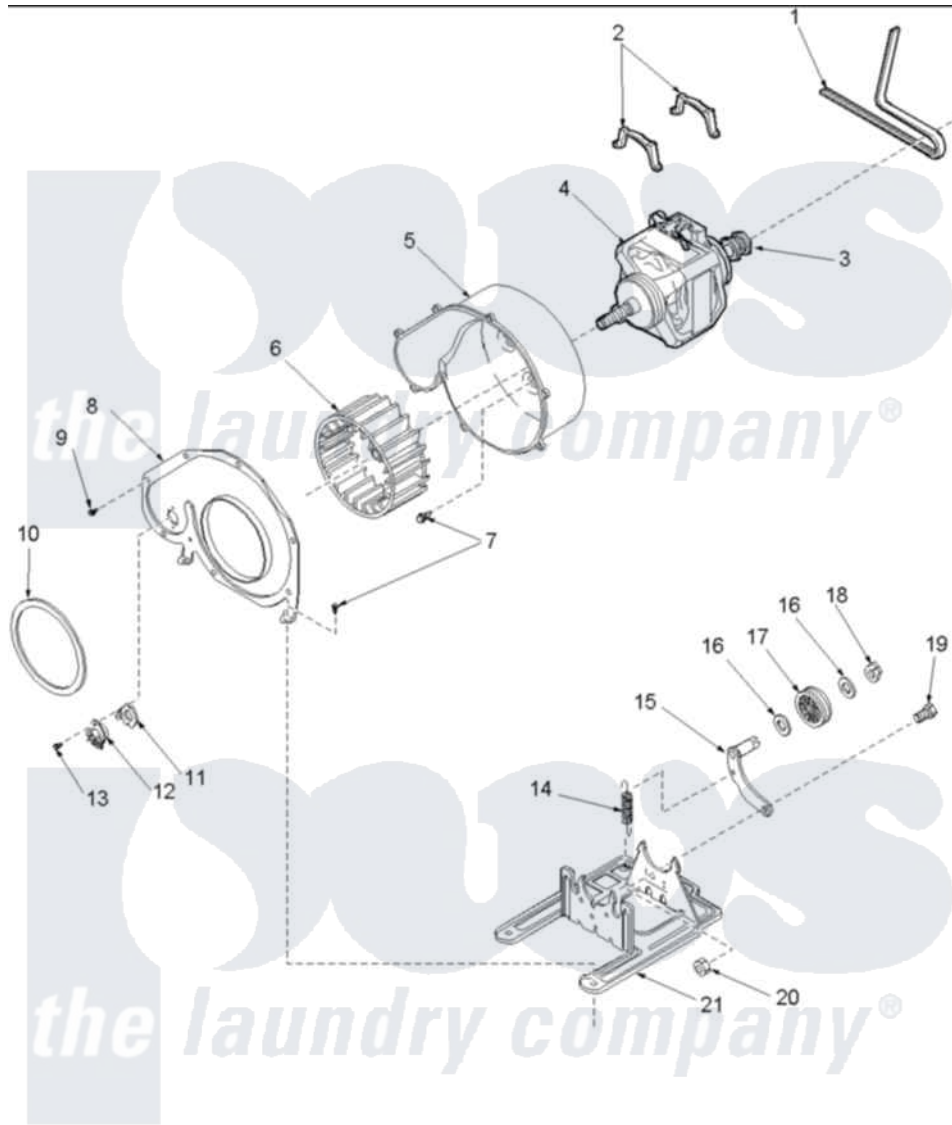

Amana ALG643RBW (BOM: PALG643RBW1) 06 - MOTOR AND FAN ASSEMBLIES

Amana Residential Amana ALG643RBW (BOM: PALG643RBW1) Dryer Parts Parts Diagram 06 - MOTOR AND FAN ASSEMBLIES

Click on the part number to view part

Item	Original Part Number	Replaced By	Status	Part Description
1	40111201			Belt, Cylinder
2	Y58047	660658		Clamp, Motor Mounting 343481 685441
4	40099801	2200376		Motor
5	56020			Housing, Blower
6	56000	510139P		Assembly Blower Fan Package
8	500078	511969P		Kit Blower Housing And Cover
10	40090001	37001119		Seal, Blower Housing
11	61623			Thermostat, Heater-BR
12	503979			Thermostat
13	31260			Screw, No.8 X 3/8 Ind H
14	56076			Spring, Idler
15	40113501	37001144		Assembly- Idler
16	52549			Washer, 501 ID X3/4 Odx

17	Y54414		Assembly, Wheel And Bearing
18	23748		Ring, Retaining
19	500824		Screw, 1/4-20 Unc Hex
20	52566	27001225	Nut, Jam Mid Lock 1/4-20
21	503613		Mount, Motor