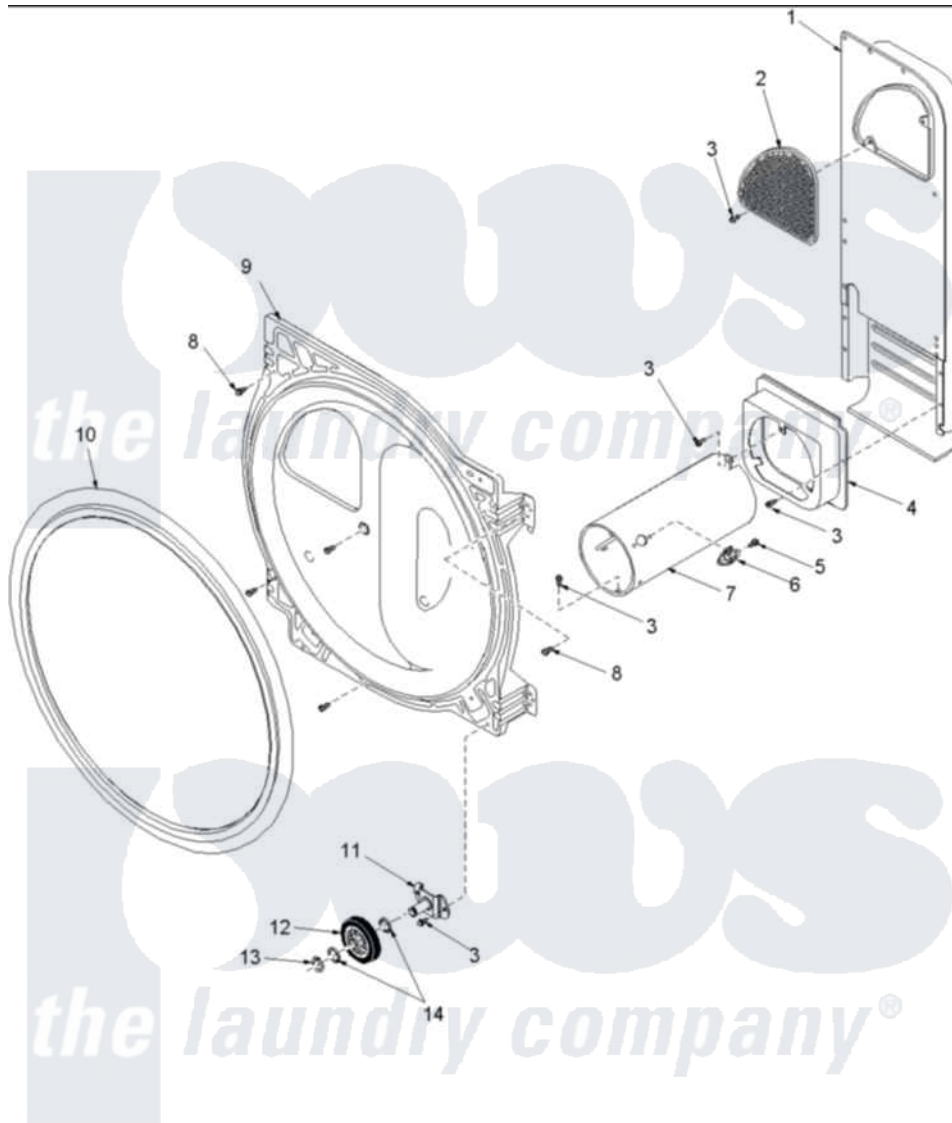

Amana ALG643RBW (BOM: PALG643RBW1) 07 - REAR BULKHEAD, ROLLERS & AIR DUCT ASSY

Amana [Residential Amana ALG643RBW \(BOM: PALG643RBW1\) Dryer Parts](#) Parts Diagram 07 - REAR BULKHEAD, ROLLERS & AIR DUCT ASSY
 Click on the part number to view part

Item	Original Part Number	Replaced By	Status	Part Description
1	503490	503605		Assembly, Heater Duct
2	500074	503605		Assembly, Heater Duct
4	500122	510101		Shroud Heat Duct
5	51782		Not Available	SCREW, 6B-20X5/16
6	Y61886			Thermostat, Limit-Blk
7	Y61888	37001303		Duct- Comb
9	504801W	502614WP		Bulkhead, Rear
10	501801	37001132		Seal, Cylinder
11	500155	40113601		Assembly, Roller Brkt
12	500214	37001042		Assembly, Cylinder Roller
13	23748			Ring, Retaining