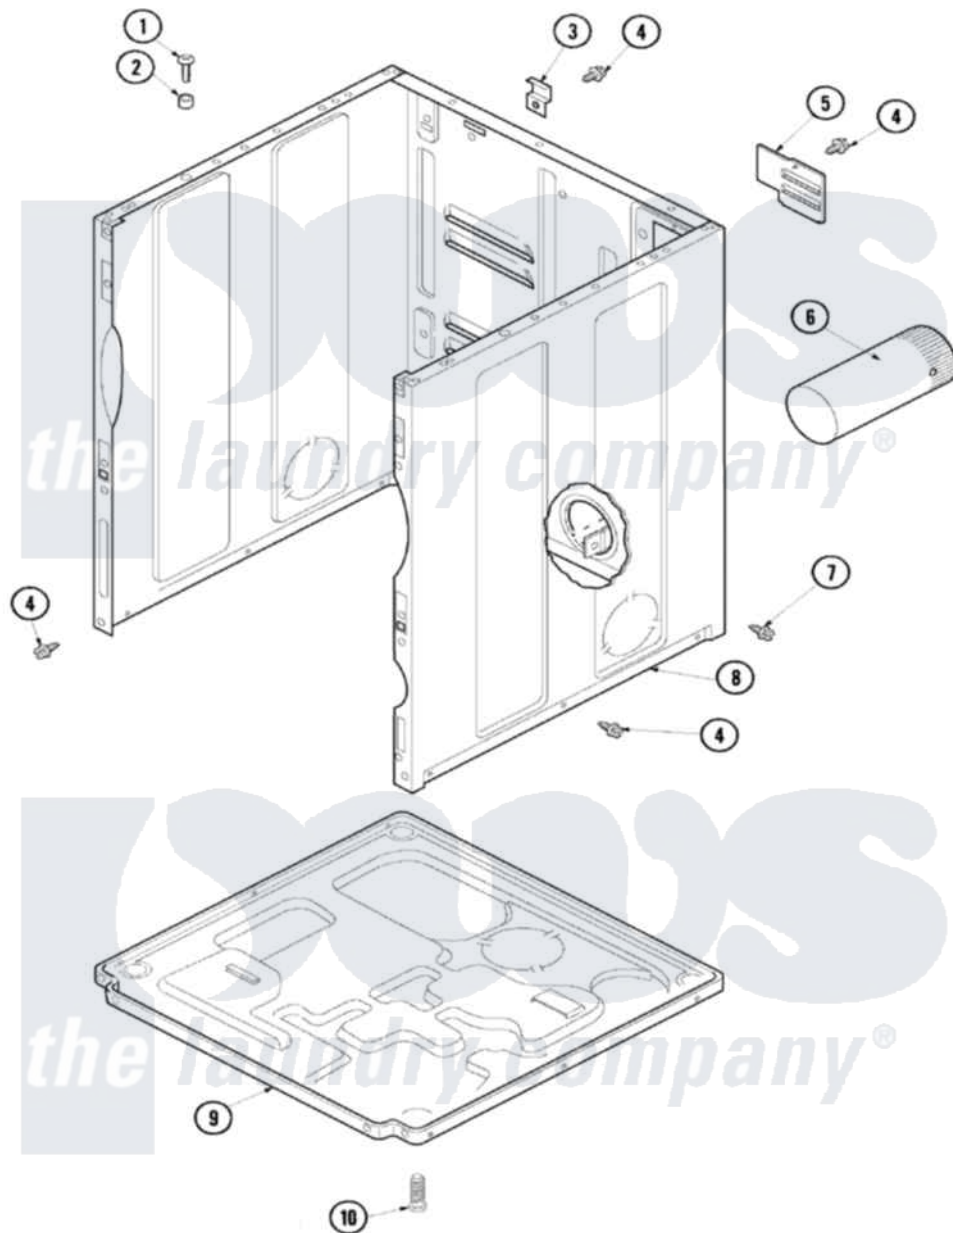

Amana ALG643RMC 01 - CABINET AND BASE

Amana Residential Amana ALG643RMC Dryer Parts Parts Diagram 01 - CABINET AND BASE
 Click on the part number to view part

Item	Original Part Number	Replaced By	Status	Part Description
1	32671	Y014874		Screw, Idler Arm And Sleeve
2	505187			Locator, Panel
3	500003			Hinge, Top
4	503661	27001200		Screw
5	503293			Plate, Access Cover
6	505518			Duct, Exhaust
7	503688			Screw, 10B-16 X .34 I
8	40076402CP			Cabinet, Dryer And Washer
9	500070			Base, Dryer
10	Y500101			Leg, Leveling