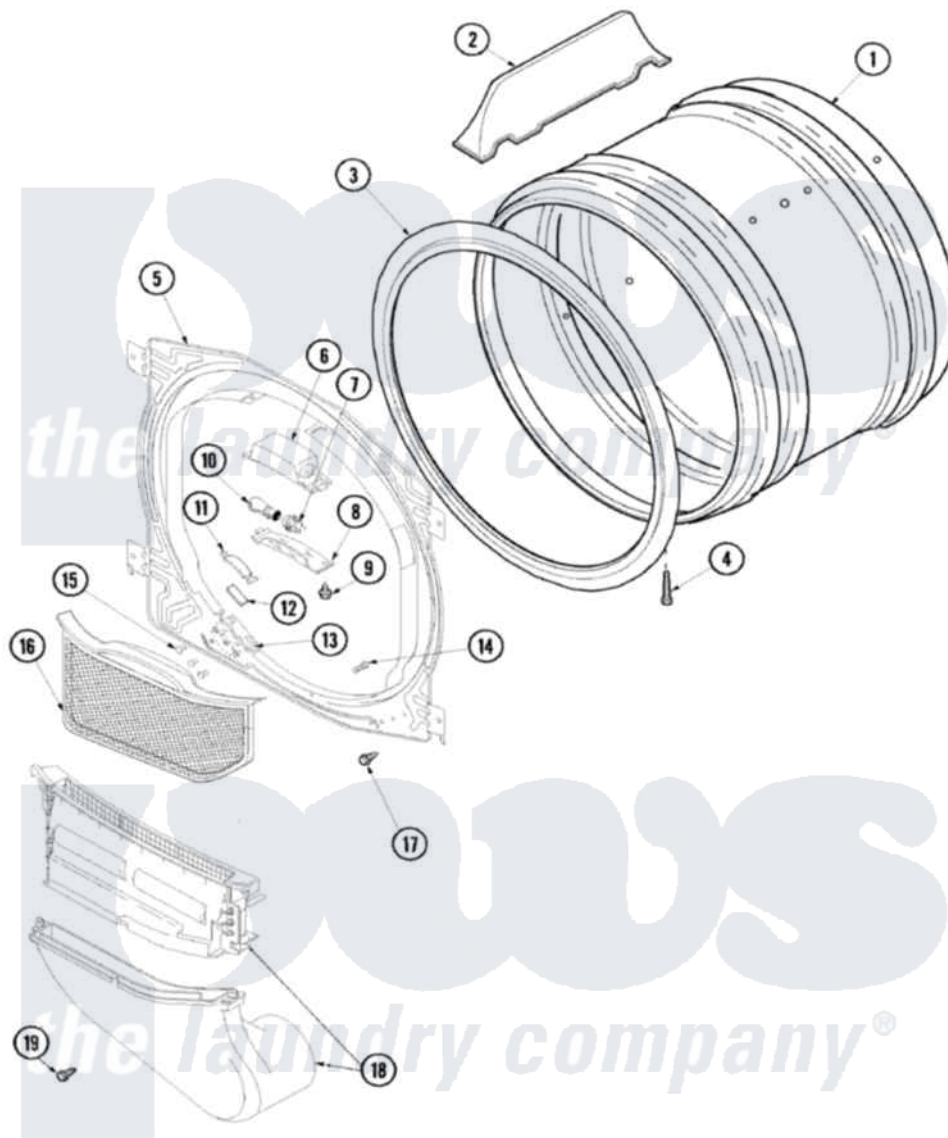

# Amana ALG643RMC 04 - FRONT BULKHEAD, AIR DUCT & DRUM

Amana [Residential Amana ALG643RMC Dryer Parts](#) Parts Diagram 04 - FRONT BULKHEAD, AIR DUCT & DRUM  
 Click on the part number to view part

Item	Original Part Number	Replaced By	Status	Part Description
1	504468P		Not Available	CYLINDER ASSEMBLY (STAINLESS)
2	503703	<a href="#">12002559</a>		Baffle Kit
3	501801	<a href="#">37001132</a>		Seal, Cylinder
4	<a href="#">Y62588</a>			Screw, 10BT-12 X 1 Tap
5	<a href="#">503616WP</a>			Assembly, Frt Bulkhead
6	503622	<a href="#">Y504452</a>		Light Assembly
7	<a href="#">Y504452</a>			Light Assembly
8	<a href="#">40094301</a>			Lens, Light
9	500227	<a href="#">505295</a>		Screw, No.8ab-16 x 3/4 PH
10	Y60954	<a href="#">67001316</a>		Bulb, Light
11	40116501	<a href="#">37001298</a>		Glide- Dry
12	500121	<a href="#">510189</a>		Pad Felt
13	<a href="#">37001036</a>			Bracket, Cylinder Glide
14	<a href="#">500226</a>			Screw, 8b-16 x 5/8 Tap
15	37001031	<a href="#">3370225</a>		Screw
16	40124401	<a href="#">37001142</a>		Filter, Lint

17 [503688](#)

Screw, 10B-16 X .34 I

18 Y504806

[37001141](#)

Air Duct Assembly

19 [501285](#)

Screw, No.12 X 9/16-Pla