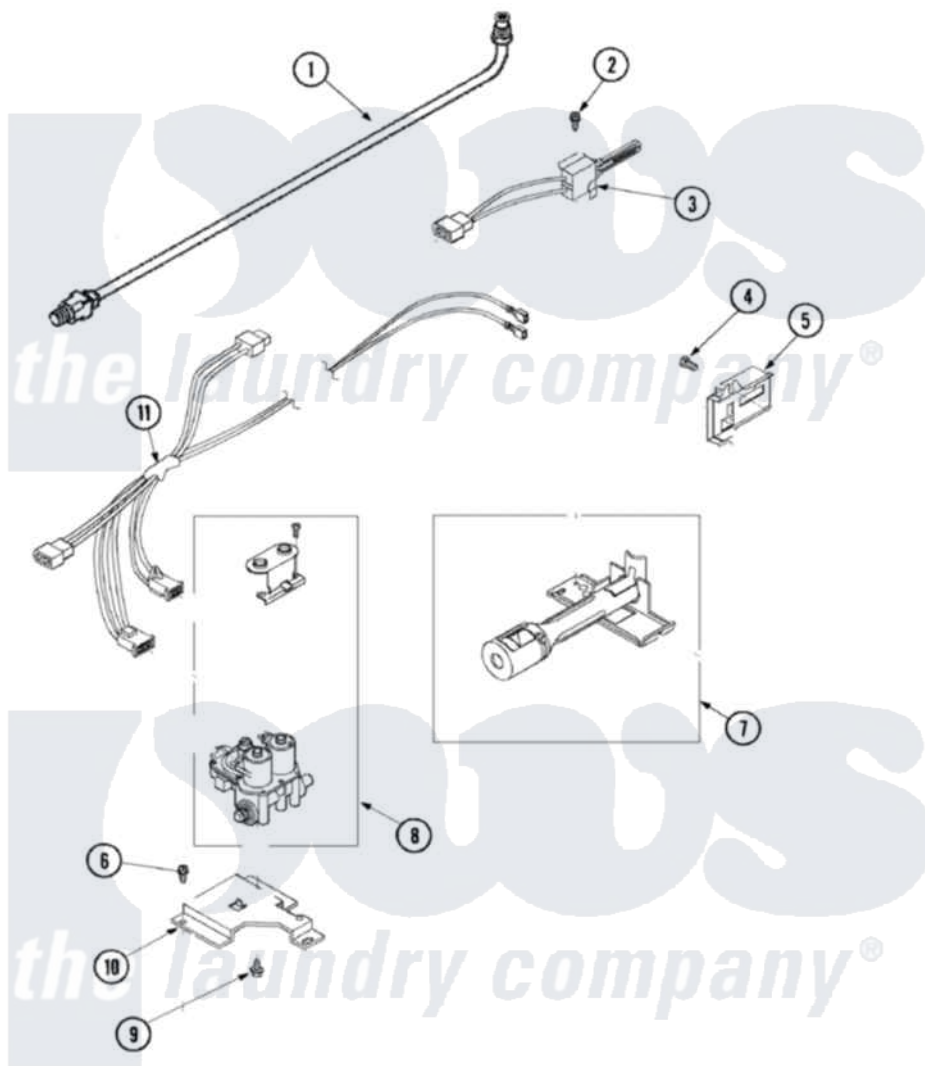

Amana ALG643RMC 05 - GAS VALVE & IGNITER

Amana Residential Amana ALG643RMC Dryer Parts Parts Diagram 05 - GAS VALVE & IGNITER
 Click on the part number to view part

Item	Original Part Number	Replaced By	Status	Part Description
1	37001001	37001127		Valve And Pipe Assembly
2	51782		Not Available	SCREW, 6B-20X5/16
3	40069801P	37001308		Ignitor
4	23222	3177991		Screw
5	Y56231	338906		Radiant, Sensor
6	503688			Screw, 10B-16 X .34 I
7	Y56234	37001304		Burner Ign
8	37001002			Assembly, Gas Valve
"	12001349	279834		Coil-Valve
9	56124	3370225		Screw
10	500821			Bracket, Mounting-Gas
11	37001007			Harness, Wire