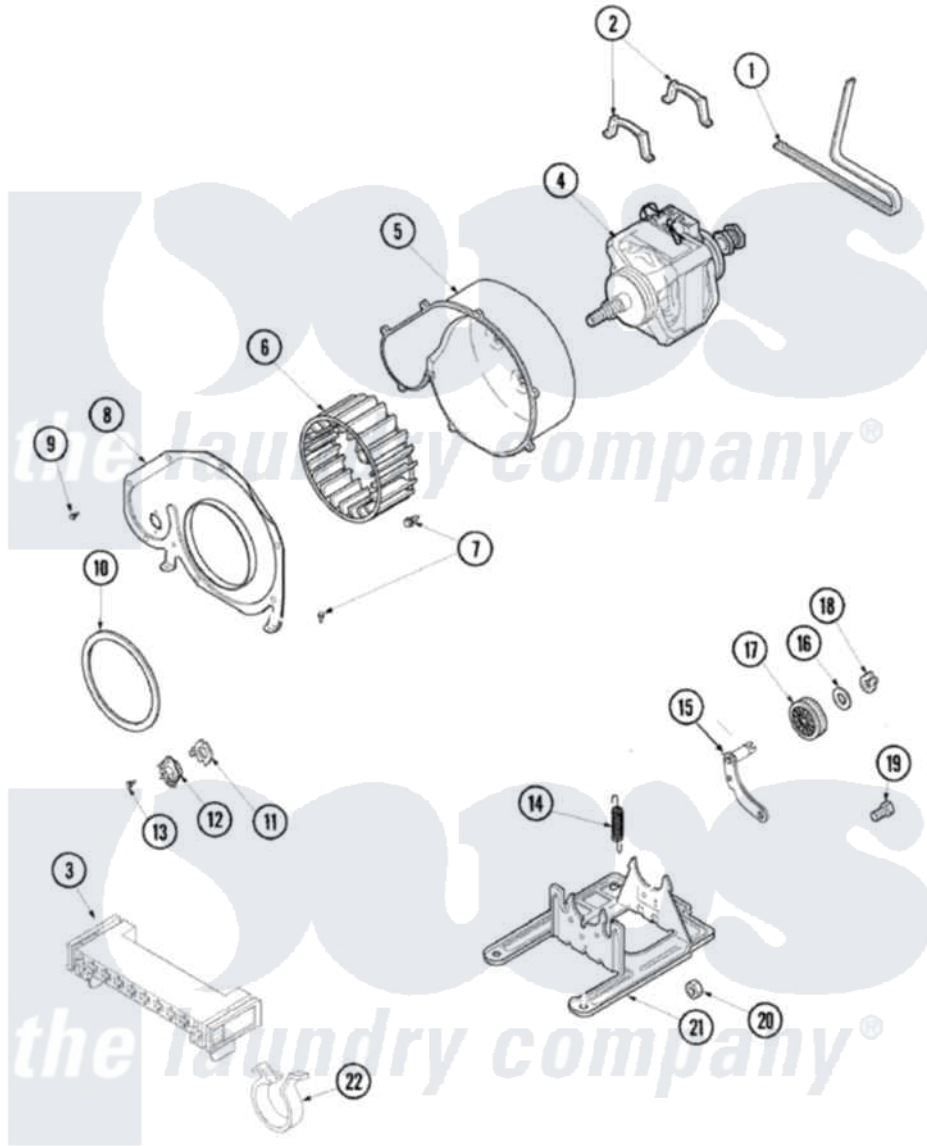

Amana ALG643RMC 06 - MOTOR & FAN ASSEMBLY

Amana [Residential Amana ALG643RMC Dryer Parts](#) Parts Diagram 06 - MOTOR & FAN ASSEMBLY
 Click on the part number to view part

Item	Original Part Number	Replaced By	Status	Part Description
1	40111201			Belt, Cylinder
2	Y58047	660658		Clamp, Motor Mounting 343481 685441
3	500338			Housing-10 Position
4	40099801	2200376		Motor
"	2200376			Motor
5	56020			Housing, Blower
6	56000	510139P		Assembly Blower Fan Package
7	503661	27001200		Screw
8	500078	511969P		Kit Blower Housing And Cover
9	31260			Screw, No.8 X 3/8 Ind H
10	40090001	37001119		Seal, Blower Housing
11	61623			Thermostat, Heater-BR
12	503979			Thermostat
13	31260			Screw, No.8 X 3/8 Ind H
14	56076			Spring, Idler

15	40113501	37001144	Assembly- Idler
16	52549		Washer, 501 ID X3/4 Odx
17	Y54414		Assembly, Wheel And Bearing
18	23748		Ring, Retaining
19	500824		Screw, 1/4-20 Unc Hex
20	52566	27001225	Nut, Jam Mid Lock 1/4-20
21	503613		Mount, Motor
22	504034		Clip, Wire