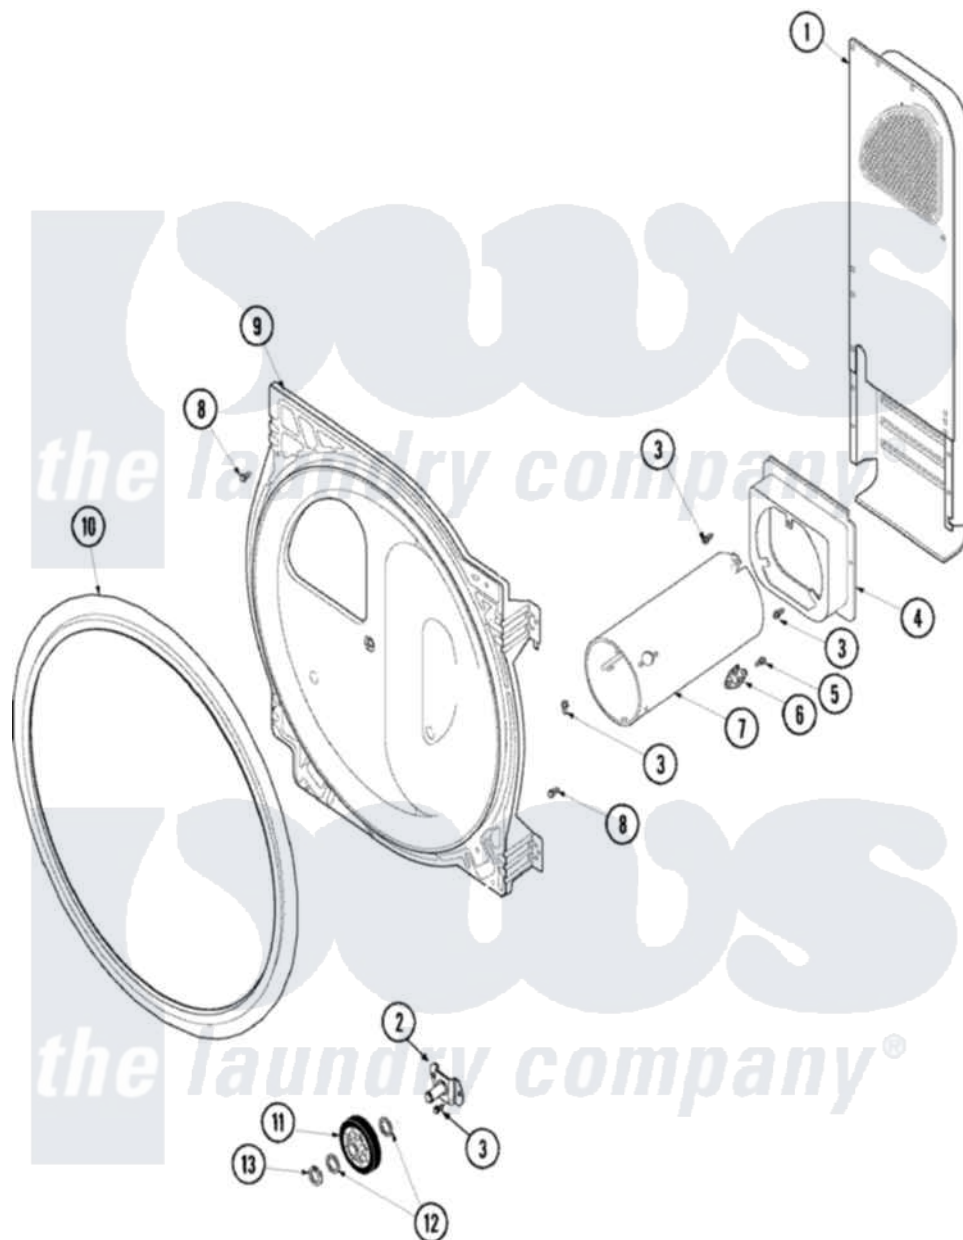

# Amana ALG643RMC 07 - REAR BULKHEAD, ROLLERS, & AIR DUCT

Amana Residential Amana ALG643RMC Dryer Parts Parts Diagram 07 - REAR BULKHEAD, ROLLERS, & AIR DUCT  
 Click on the part number to view part

Item	Original Part Number	Replaced By	Status	Part Description
1	<a href="#">503605</a>			Assembly, Heater Duct
2	<a href="#">40113601</a>			Assembly, Roller Brkt
3	<a href="#">503688</a>			Screw, 10B-16 X .34 I
4	500122	<a href="#">510101</a>		Shroud Heat Duct
5	51782		Not Available	SCREW, 6B-20X5/16
6	<a href="#">40113801</a>			Fuse, Thermal
"	<a href="#">Y61886</a>			Thermostat, Limit-Blk
7	Y61888	<a href="#">37001303</a>		Duct- Comb
8	503661	<a href="#">27001200</a>		Screw
9	504801W	<a href="#">502614WP</a>		Bulkhead, Rear
"	504802		Not Available	BLKHD, REAR (STN STEEL)
10	501801	<a href="#">37001132</a>		Seal, Cylinder
11	500214	<a href="#">37001042</a>		Assembly, Cylinder Roller
12	<a href="#">52549</a>			Washer, 501 ID X3/4 Odx
13	<a href="#">23748</a>			Ring, Retaining