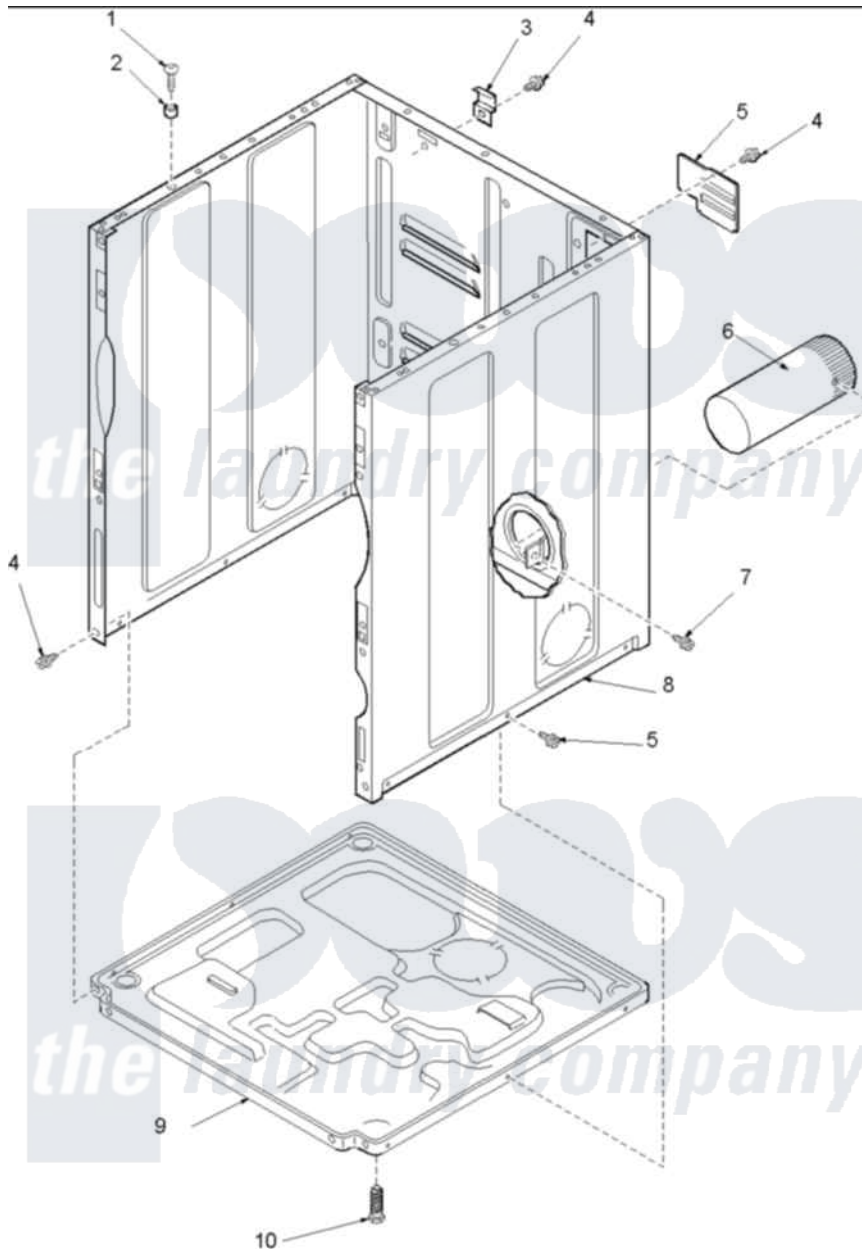

Amana ALG643RMC (BOM: PALG643RMC) 01 - Cabinet and Base

Amana Residential Amana ALG643RMC (BOM: PALG643RMC) Washer Parts Parts Diagram 01 - Cabinet and Base
 Click on the part number to view part

Item	Original Part Number	Replaced By	Status	Part Description
1	32671	Y014874		Screw, Idler Arm And Sleeve
2	505187			Locator, Panel
3	500003			Hinge, Top
4	503661	27001200		Screw
5	503293			Plate, Access Cover
6	505518			Duct, Exhaust
7	503688			Screw, 10B-16 X .34 I
8	40076402C	40076402CP		Cabinet, Dryer And Washer
9	500070			Base, Dryer
10	Y500101			Leg, Leveling
NI	38384			Relief, Strain
"	502014	502014P		Assembly, Power Cord