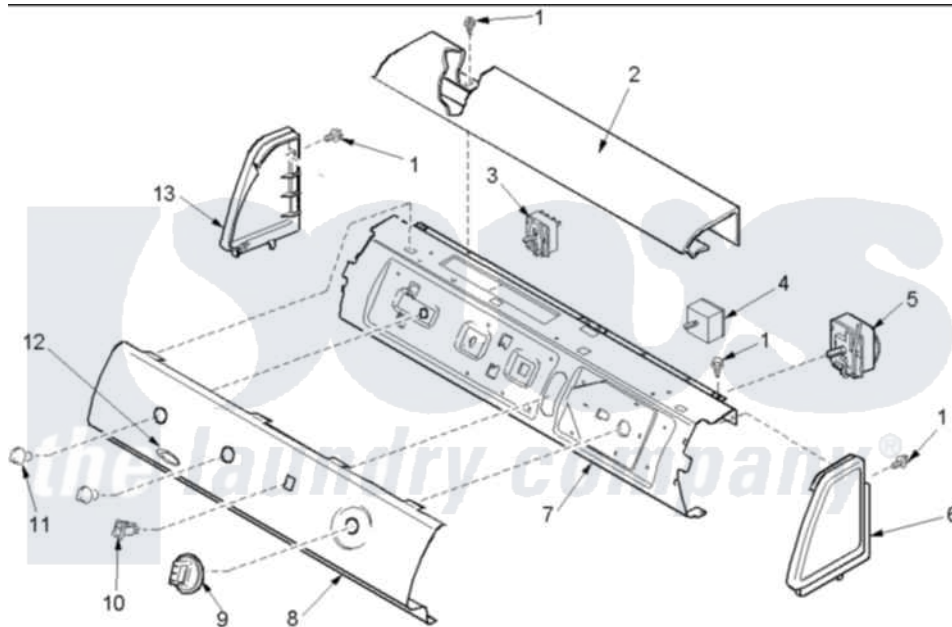

# Amana ALG643RMC (BOM: PALG643RMC) 02 - Control Panel

Amana [Residential Amana ALG643RMC \(BOM: PALG643RMC\) Washer Parts](#) Parts Diagram 02 - Control Panel  
 Click on the part number to view part

Item	Original Part Number	Replaced By	Status	Part Description
1	501086	<a href="#">90767</a>		Screw, 8A X 3/8 HeX Washer Head Tapping
2	<a href="#">503674C</a>			Cover, Top
3	<a href="#">40084201</a>			Switch, Temp Selector
4	<a href="#">40070501</a>			Buzzer, Adjustable
5	40112701	<a href="#">R0000410</a>		Timer
6	40012701C		Not Available	ENDCAP (RT-BSQ)
7	<a href="#">40039610</a>			Panel, Support
8	<a href="#">40092101C</a>			Panel, Graphic
9	<a href="#">40013601C</a>			Assembly, Timer Knob
10	38424L	<a href="#">38424W</a>		Switch, Rocker
11	<a href="#">40013402C</a>			Knob, Selector
12	<a href="#">40083301</a>			Medallion
13	40012702C		Not Available	ENDCAP (LT-BSQ)
NI	<a href="#">40011702</a>			Harness, Wire